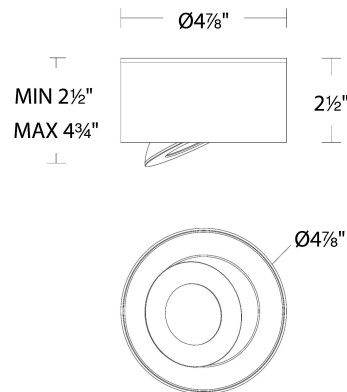

WAC LIGHTING

Fixture Type: _____

Catalog Number: _____

Project: _____

Location: _____

Peek

Outdoor Ceiling Mount

Model & Size	Color Temp & CRI	Finish	Watt	LED Lumens	Delivered Lumens
FM-W45205 5"	3000K 90	BK Black	9W	950	758
	3500K 90	WT White	9W	1000	856
	4000K 90		9W	950	772

Example: **FM-W45205-40-WT**

For custom requests please contact customs@wacighting.com

FEATURES

- Built in color temperature adjustability. Switch from 3000K/3500K/4000K
- Adjustable beam angle up to 40 degrees
- Rotatable multi-axis gimbal ring
- Driver concealed within the canopy
- 5 Year warranty

SPECIFICATIONS

Color Temp:	3000K,3500K,4000K
Input:	120-277 VAC,50/60Hz
CRI:	90
Dimming:	ELV: 100-10% ,TRIAC: 100-10%
Rated Life:	50000 Hours
Mounting:	Can be mounted on ceiling or wall in all orientations
Standards:	ETL, cETL,IP44,Title 24 JA8-2019 Compliant Wet Location Listed
Construction:	Aluminum body, acrylic diffuser

REPLACEMENT PARTS

HDW-LX22-CE - Hardware Pack

FINISHES:

Black

White

LINE DRAWING:

FM-W45205