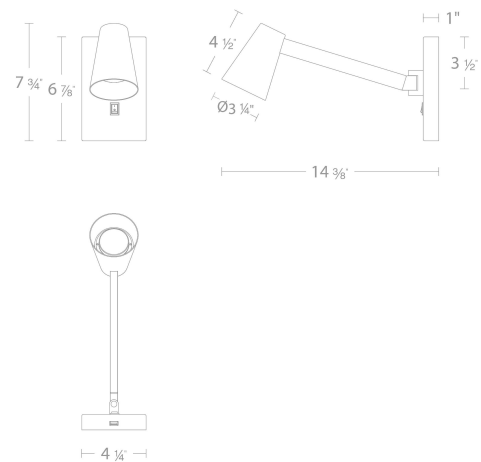

WAC LIGHTING

Grisham

Swing Arm 3000K

Fixture Type: _____

Catalog Number: _____

Project: _____

Location: _____

Model & Size	Color Temp & CRI	Finish	Watt	LED Lumens	Delivered Lumens
BL-25214 14"	3000K 90	BK/SI Black/Silver BN Brushed Nickel	8W	416	344

FINISHES:

Brushed Black/Silver
Nickel

LINE DRAWING:

BL-25214