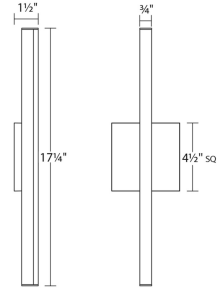

Project:

Stix LED Bath Bar Spec Sheet

SKU: 2769.16 Learn more at:
<https://sonnemanlight.com/stix-led-bath-bar>

Description: Stix LED Bath Bar is simplicity of form with its pristine decorative interest to a luxurious setting. LED illumination from the most minimal geometric profile achieves the Modernist architectural ideal of "Less is more." Available in four sizes: 18", 24", 32", and 40" and three finishes: Bright Satin Aluminum, Satin Black, and Satin White.

This best-selling family is also available as a [Multi-Arm Pendant](#), [Square Pendant](#), [Rectangle Pendant](#), and [Wall Bar](#).

Type #:

Dimensions

| | |
|-------------------------------|--------|
| Height: | 17.25" |
| Width: | 0.75" |
| Extends: | 1.5" |
| Minimum Extension: | 1.5" |
| Maximum Extension: | 1.5" |
| Size: | 18" |
| Canopy/Backplate/Base Depth: | 4.5 |
| Canopy/Backplate/Base Height: | 4.5 |

Electrical Specs

| | |
|------------------------|--------------|
| Bulb(s) Included?: | Yes |
| Bulb 1 Type: | Integral LED |
| Input Voltage: | 120VAC |
| Wattage: | 16 |
| Initial Lumens: | 720 |
| Delivered Lumens: | 620 |
| Color Temperature: | 3000K |
| CRI: | 90 |
| Power Supply Type: | Transformer |
| Power Supply Quantity: | 1 |
| Power Supply Location: | Outlet Box |
| Dimming Type: | ELV |
| Bulb Max Wattage: | 16 |

Installation

| | |
|---------------------------|-------------------------------|
| Installation: | Licensed electrician required |
| Installation Orientation: | Any Orientation |

Shipping

| | |
|------------------------|---------------|
| Carton 1 L x W x H: | 21" X 7" X 7" |
| Carton 1 Gross Weight: | 3 LBS |
| Fixture Weight: | 2 |