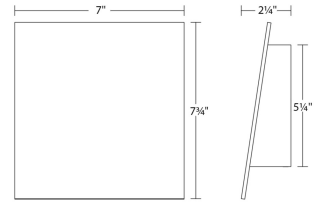

## Dimensions

Height:	7.75"
Width:	7"
Extends:	2.25"
Minimum Extension:	2.25"
Maximum Extension:	2.25"
Canopy/Backplate/Base Depth:	5.5
Canopy/Backplate/Base Height:	5.25

## Shipping

Carton 1 L x W x H:	10" X 10" X 4"
Carton 1 Gross Weight:	4 LBS
Fixture Weight:	3