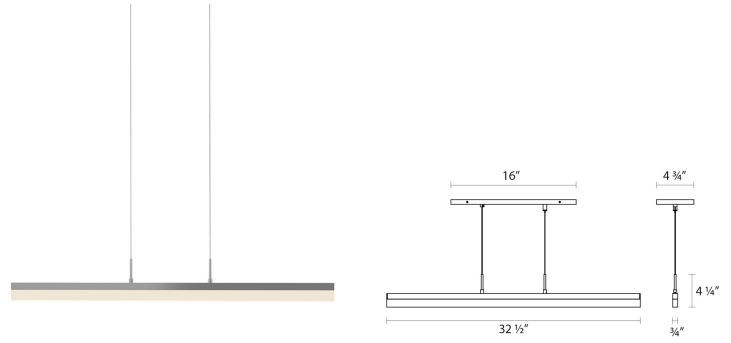

Project:

Stiletto LED Pendant Spec Sheet

SKU: 2346.16 Learn more at:
<https://sonnemanlight.com/stiletto-led-pendant>

Description: **Stiletto's ultra-sophisticated and extraordinarily precise solid acrylic is thrust through a minimally present aluminum channel, radiating perfectly even LED illumination from within.** Also available as a [Dimmable LED Sconce/Bath Bar](#) and [Stiletto Lungo LED Wall Bar](#).

Type #:

Dimensions

Height:	4.25"
Width:	32.5"
Length:	0.75"
Hanging Details:	6' Adjustable Cord
Size:	32"
Canopy/Backplate/Base Width:	16
Canopy/Backplate/Base Depth:	4.75

Electrical Specs

Bulb(s) Included?:	Yes
Bulb 1 Type:	Integral LED
Input Voltage:	120VAC
Wattage:	12
Initial Lumens:	1050
Delivered Lumens:	907
Color Temperature:	3000K
CRI:	90
Power Supply Type:	Driver
Power Supply Quantity:	1
Power Supply Location:	Outlet Box
Dimming Type:	TRIAC/ELV
Bulb Max Wattage:	12

Installation

Installation:	Licensed electrician required
Sloped Ceiling Compatible?:	Not Compatible
Minimum Hanging Height:	6"

Shipping

Carton 1 L x W x H:	39" X 10" X 10"
Carton 1 Gross Weight:	8 LBS
Fixture Weight:	5