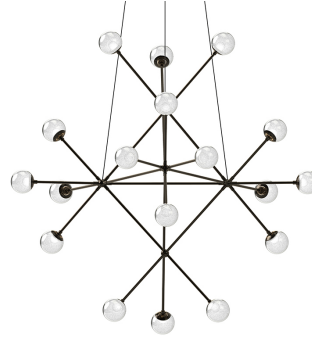

Project:

Proton Beta Pendant Spec Sheet

SKU: 2084.37W Learn more at:
<https://sonnemanlight.com/proton-beta-pendant>

Description: Configured **in a bottom-weighted tripod called Alpha**, or in a double pyramid configuration called Beta, these amazingly scaled fixtures could only be achieved through superior engineering and technology. Available in two finishes with several glass options, Proton brings art to the structure of simplicity.

Type #:

Dimensions

Height:	34"
Diameter:	40"
Canopy/Backplate/Base:	5"
Hanging Details:	6' Adjustable Cord
Canopy/Backplate/Base Height:	2

Installation

Installation:	Licensed electrician required
Sloped Ceiling Compatible?:	Compatible
Minimum Hanging Height:	34"
Maximum Hanging Height:	99"

General Listings

Certification:	cETL
Color/Finish:	Polished Black Nickel w/White Crushed Glass
Dark Sky Friendly:	N

Electrical Specs

Bulb(s) Included?:	Yes
Bulb 1 Type:	Integral LED
Bulb Quantity:	18
Input Voltage:	120VAC
Wattage:	48
Initial Lumens:	3960
Delivered Lumens2:	2520
Color Temperature:	3000K
CRI:	90
Power Supply Type:	Driver
Power Supply Quantity:	1
Power Supply Location:	Canopy
Dimming Type:	TRIAC/ELV
Bulb Max Wattage:	48

Shipping

Carton 1 L x W x H:	32" X 30" X 10"
Carton 1 Gross Weight:	16 LBS

Shade

Shade 1 Material:	Glass
-------------------	-------

Available Finishes

Available Finishes: Polished Black Nickel w/Smoke Glass, Polished Black Nickel w/White Crushed Glass, Satin Nickel w/White Crushed Glass