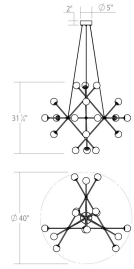

Project:

Proton Beta Pendant Spec Sheet

SKU: 2084.37W Learn more at:
<https://sonnemanlight.com/proton-beta-pendant>

Description: Configured **in a bottom-weighted tripod called Alpha**, or in a double pyramid configuration called Beta, these amazingly scaled fixtures could only be achieved through superior engineering and technology. Available in two finishes with several glass options, Proton brings art to the structure of simplicity.

Type #:

Dimensions

Height:	34"
Diameter:	40"
Canopy/Backplate/Base:	5"
Hanging Details:	6' Adjustable Cord
Canopy/Backplate/Base Height:	2

Installation

Installation:	Licensed electrician required
Sloped Ceiling Compatible?:	Compatible
Minimum Hanging Height:	34"
Maximum Hanging Height:	99"

General Listings

Certification:	cETL
Color/Finish:	Polished Black Nickel w/White Crushed Glass
Dark Sky Friendly:	N

Electrical Specs

Bulb(s) Included?:	Yes
Bulb 1 Type:	Integral LED
Bulb Quantity:	18
Input Voltage:	120VAC
Wattage:	48
Initial Lumens:	3960
Delivered Lumens2:	2520
Color Temperature:	3000K
CRI:	90
Power Supply Type:	Driver
Power Supply Quantity:	1
Power Supply Location:	Canopy
Dimming Type:	TRIAC/ELV
Bulb Max Wattage:	48