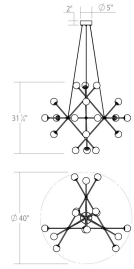

Project:

Proton Beta Pendant Spec Sheet

SKU: 2084.13W Learn more at:
<https://sonnemanlight.com/proton-beta-pendant>

Description: Configured **in a bottom-weighted tripod called Alpha**, or in a double pyramid configuration called Beta, these amazingly scaled fixtures could only be achieved through superior engineering and technology. Available in two finishes with several glass options, Proton brings art to the structure of simplicity.

Type #:

Dimensions

Height: 34"
Diameter: 40"
Canopy/Backplate/Base: 5"
Hanging Details: 6"
Adjustable Cord
Canopy/Backplate/Base Height: 2

Installation

Installation: Licensed electrician required
Sloped Ceiling Compatible?: Compatible
Minimum Hanging Height: 34"
Maximum Hanging Height: 99"

General Listings

Certification: cETL
Color/Finish: Satin Nickel w/White Crushed Glass
Dark Sky Friendly: N

Electrical Specs

Bulb(s) Included?: Yes
Bulb 1 Type: Integral LED
Bulb Quantity: 18
Input Voltage: 120VAC
Wattage: 48
Initial Lumens: 3960
Delivered Lumens: 2520
Color Temperature: 3000K
CRI: 90
Power Supply Type: Driver
Power Supply Quantity: 1
Power Supply Location: Canopy
Dimming Type: TRIAC/ELV
Bulb Max Wattage: 48