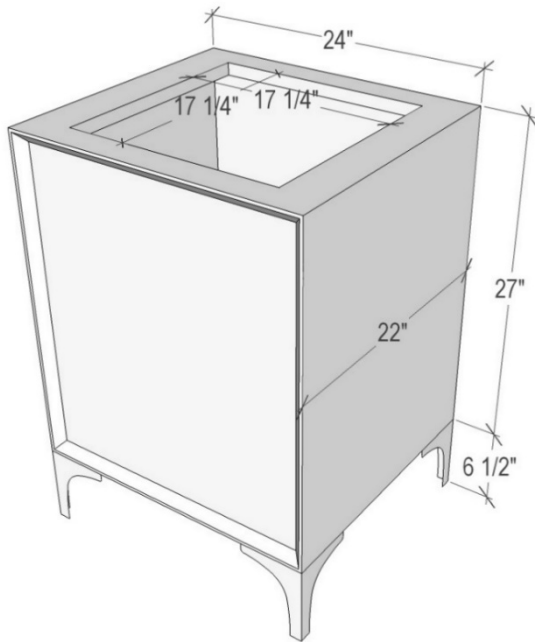

VAN24W-020

24" WHITE TUXEDO WITH 8" ARTISAN GLASS HARDWARE
EGLOMISE PRISM GLASS

DETAILS

1" Plywood Construction
Gloss Finish
Full 3/4" Finished Back
Adjustable Interior Shelf
3 Way Adjustable European Soft Close Hinges
Multiple Leg Height Options

HARDWARE AND LEG FINISH OPTIONS

PB	Polished Brass
SB	Satin Brass
PN	Polished Nickel
SN	Satin Nickel

24" VANITY TOP OPTIONS

(See Vanity Top Spec Sheet for Details)

Outside Diameter W 24" D 22" H 1.5" Includes 4" Backlash

VT24W-01	14" x 14" Sink Cutout with 1 Faucet Hole
VT24W-03	14" x 14" Sink Cutout with 3 Faucet Holes

CARE

Clean with mild soap. No abrasive chemicals

WARRANTY

Linkasink warranties our product to be free from manufacturing defect for the life of the product. Warranty does not cover abuse.