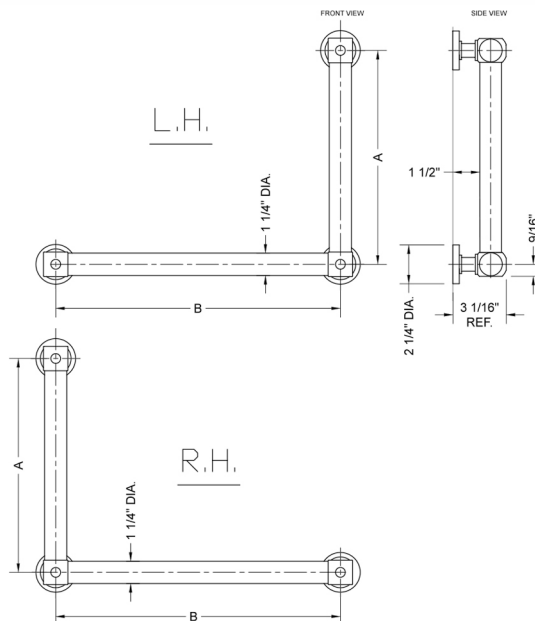

## G70 12H x 16W 90° Right Hand Grab Bar

Model #: **G70-12H-16W-RH-**

### FEATURES:

- ADA compliant when properly installed
- All brass construction, fully polished & plated
- All grab bars can be custom sized. Contact JACLO for pricing & availability
- Optional handshower sliders and toilet paper/wash cloth holders can be added only upon initial order
- Grab bars over 32" REQUIRE a middle post

### SPECIFICATION DRAWING:

BRASS LUXURY GRAB BAR			
PART #	DESCRIPTION	A H	B W
G70-12H-12W	CENTER TO CENTER	12"	12"
G70-12H-16W	CENTER TO CENTER	12"	16"
G70-12H-24W	CENTER TO CENTER	12"	24"
G70-12H-32W	CENTER TO CENTER	12"	32"
G70-16H-12W	CENTER TO CENTER	16"	12"
G70-16H-16W	CENTER TO CENTER	16"	16"
G70-16H-24W	CENTER TO CENTER	16"	24"
G70-16H-32W	CENTER TO CENTER	16"	32"
G70-24H-12W	CENTER TO CENTER	24"	12"
G70-24H-16W	CENTER TO CENTER	24"	16"
G70-24H-24W	CENTER TO CENTER	24"	24"
G70-24H-32W	CENTER TO CENTER	24"	32"
G70-32H-12W	CENTER TO CENTER	32"	12"
G70-32H-16W	CENTER TO CENTER	32"	16"
G70-32H-24W	CENTER TO CENTER	32"	24"
G70-32H-32W	CENTER TO CENTER	32"	32"