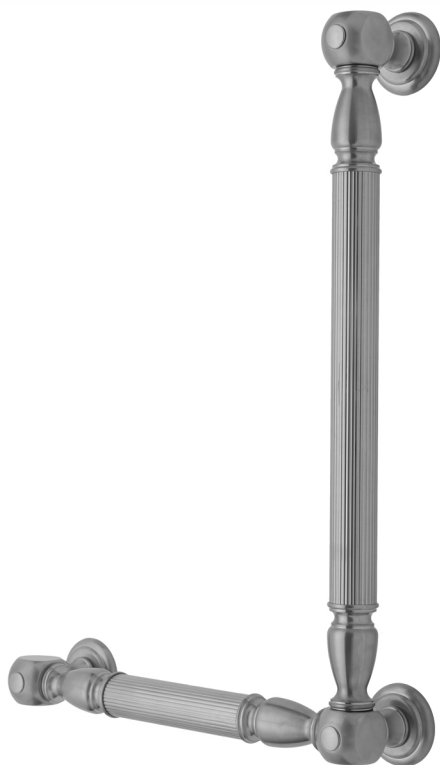

## G21 24H x 16W 90° Left Hand Grab Bar

Model #: **G21-24H-16W-LH-**

### FEATURES:

- ADA compliant when properly installed
- All brass construction, fully polished & plated
- All grab bars can be custom sized. Contact JACLO for pricing & availability
- Optional handshower sliders and toilet paper/wash cloth holders can be added only upon initial order
- Grab bars over 32" REQUIRE a middle post

### AVAILABLE FINISHES:

Polished Chrome (PCH)	Satin Chrome (SC)	Bronze Umber (BU)
Satin Nickel (SN)	Pewter (PEW)	Caramel Bronze (CB)
Polished Nickel (PN)	Antique Brass (AB)	Antique Copper (ACU)
Oil-Rubbed Bronze (ORB)	Polished Brass (PB)	Polished Copper (PCU)
Vintage Bronze (VB)	Satin Brass (SB)	Matte Black (MBK)
Satin Gold (SG)	Polished Gold (PG)	Black Nickel (BKN)
Bombay Gold (BG)	Jewelers Gold (JG)	Europa Bronze (EB)
White (WH)	Sedona Beige (SDB)	Tristan Brass (TB)
Unlacquered Brass (ULB)	Satin Cooper (SCU)	

### SPECIFICATION DRAWING:

BRASS LUXURY GRAB BAR			
PART. #	DESCRIPTION	A H	B W
G21-12H-12W	CENTER TO CENTER	12"	12"
G21-12H-16W	CENTER TO CENTER	12"	16"
G21-12H-24W	CENTER TO CENTER	12"	24"
G21-12H-32W	CENTER TO CENTER	12"	32"
G21-16H-12W	CENTER TO CENTER	16"	12"
G21-16H-16W	CENTER TO CENTER	16"	16"
G21-16H-24W	CENTER TO CENTER	16"	24"
G21-16H-32W	CENTER TO CENTER	16"	32"
G21-24H-12W	CENTER TO CENTER	24"	12"
G21-24H-16W	CENTER TO CENTER	24"	16"
G21-24H-24W	CENTER TO CENTER	24"	24"
G21-24H-32W	CENTER TO CENTER	24"	32"
G21-32H-12W	CENTER TO CENTER	32"	12"
G21-32H-16W	CENTER TO CENTER	32"	16"
G21-32H-24W	CENTER TO CENTER	32"	24"
G21-32H-32W	CENTER TO CENTER	32"	32"