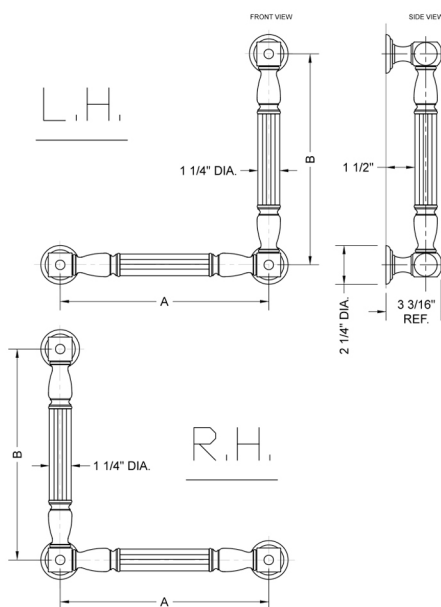

## G21 24H x 16W 90° Left Hand Grab Bar

Model #: **G21-24H-16W-LH-**

### FEATURES:

- ADA compliant when properly installed
- All brass construction, fully polished & plated
- All grab bars can be custom sized. Contact JACLO for pricing & availability
- Optional handshower sliders and toilet paper/wash cloth holders can be added only upon initial order
- Grab bars over 32" REQUIRE a middle post

### SPECIFICATION DRAWING:

BRASS LUXURY GRAB BAR			
PART. #	DESCRIPTION	A H	B W
G21-12H-12W	CENTER TO CENTER	12"	12"
G21-12H-16W	CENTER TO CENTER	12"	16"
G21-12H-24W	CENTER TO CENTER	12"	24"
G21-12H-32W	CENTER TO CENTER	12"	32"
G21-16H-12W	CENTER TO CENTER	16"	12"
G21-16H-16W	CENTER TO CENTER	16"	16"
G21-16H-24W	CENTER TO CENTER	16"	24"
G21-16H-32W	CENTER TO CENTER	16"	32"
G21-24H-12W	CENTER TO CENTER	24"	12"
G21-24H-16W	CENTER TO CENTER	24"	16"
G21-24H-24W	CENTER TO CENTER	24"	24"
G21-24H-32W	CENTER TO CENTER	24"	32"
G21-32H-12W	CENTER TO CENTER	32"	12"
G21-32H-16W	CENTER TO CENTER	32"	16"
G21-32H-24W	CENTER TO CENTER	32"	24"
G21-32H-32W	CENTER TO CENTER	32"	32"