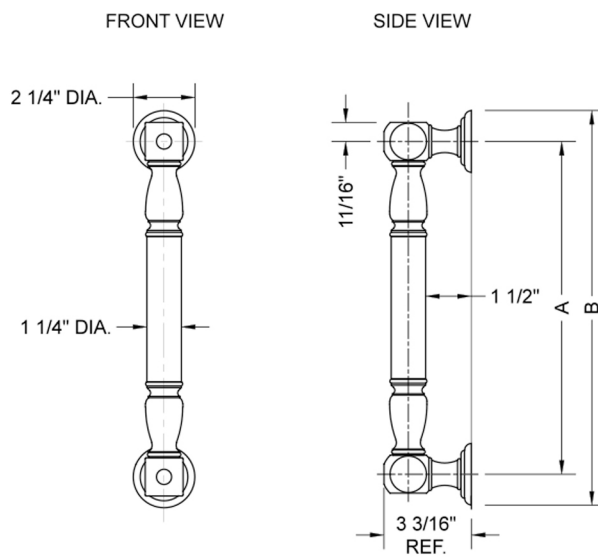

42" G20 Straight Grab Bar

Model #: G20-42-

FEATURES:

- ADA compliant when properly installed
- All brass construction, fully polished & plated
- All grab bars can be custom sized. Contact JACLO for pricing & availability
- Optional handshower sliders and toilet paper/wash cloth holders can be added only upon initial order
- Grab bars over 32" REQUIRE a middle post

SPECIFICATION DRAWING:

BRASS LUXURY GRAB BAR			
PART. #	DESCRIPTION	A	B
G20-12-XX	12" CENTER TO CENTER	12"	14 1/4"
G20-16-XX	16" CENTER TO CENTER	16"	18 1/4"
G20-18-XX	18" CENTER TO CENTER	18"	20 1/4"
G20-24-XX	24" CENTER TO CENTER	24"	26 1/4"
G20-32-XX	32" CENTER TO CENTER	32"	34 1/4"
*NOTE: GRAB BARS OVER 32" REQUIRE A MIDDLE POST			
G20-36-XX	36" CENTER TO CENTER	36"	38 1/4"
G20-42-XX	42" CENTER TO CENTER	42"	44 1/4"
G20-48-XX	48" CENTER TO CENTER	48"	50 1/4"
G20-60-XX	60" CENTER TO CENTER	60"	62 1/4"