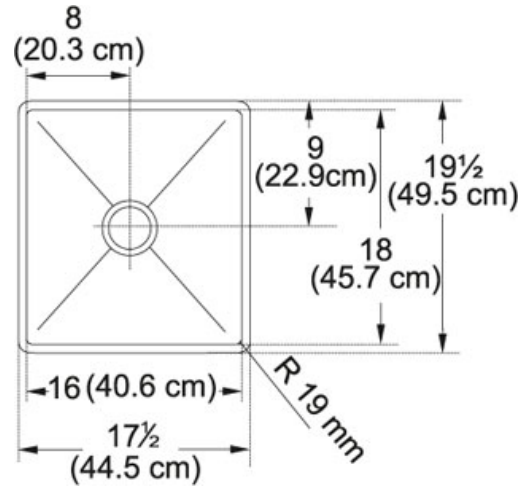

Professional Series PSX110168 Stainless Steel | 122.0170.024

FAMILY : Sinks | SERIE : Professional Series | MODEL : PSX110168 | FINISH : Stainless Steel | INSTALLATION TYPE : Undermount

TECHNICAL DATA

Minimum Cabinet Size	533.4 mm
Drain Opening	3 1/2"
Length overall	444.5-MM
Width overall	495.3 mm
Length of large bowl	406.4-MM
Width of large bowl	457.2 mm
Depth of large bowl	190.5 mm
Number of Bowls	1
Type of Material	16 Gauge Stainless Steel
Cut-Out Template	Yes
Installation Clips	Yes