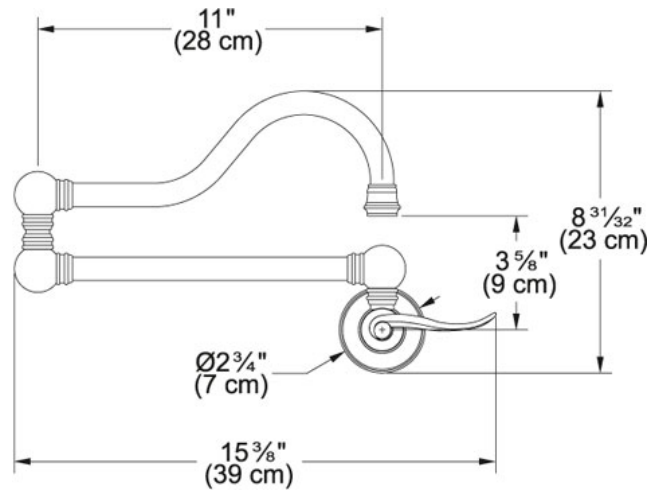

Farm House PF7060a Old World Bronze | 115.0254.389

FAMILY : Faucets | SERIE : Farm House | MODEL : PF7060a | FINISH : Old World Bronze | INSTALLATION TYPE : Faucets

**TECHNICAL DATA**

Version	Wall Mounted Pot Filler
Faucet Operation	Side Lever
*	Alternate handles available. Made in the USA. Available in 4 finishes.
Certifications	MEETS-AB1953-CA-AND-S152-VT-REQUIREMENTS,-IAPMO-CERTIFIED
Flow Rate	2.2 gpm
Spray Type	Full Spray
Spout Swivel Range	180°

Farm House PF7060a Old World Bronze | 115.0254.389

FAMILY : **Faucets** | SERIE : **Farm House** | MODEL : **PF7060a** | FINISH : **Old World Bronze** | INSTALLATION TYPE : **Faucets**

---

**RELATED PARTS**