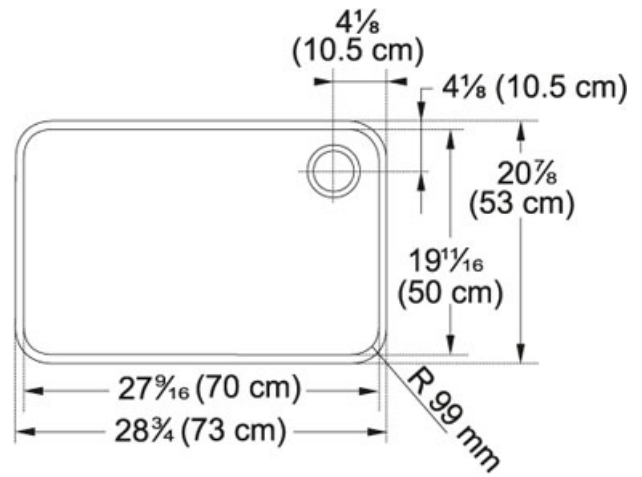

EuroPro GNX11028 Stainless Steel | 122.0035.121

FAMILY : Sinks | SERIE : EuroPro | MODEL : GNX11028 | FINISH : Stainless Steel | INSTALLATION TYPE : Undermount

TECHNICAL DATA

Minimum Cabinet Size	838.2 mm
Drain Opening	3 1/2"
Length overall	730.3 mm
Width overall	530.2-MM
Length of large bowl	700.1-MM
Width of large bowl	500.1-MM
Depth of large bowl	298.5-MM
Number of Bowls	1
Type of Material	18 Gauge Stainless Steel
Cut-Out Template	Yes
Installation Clips	Yes