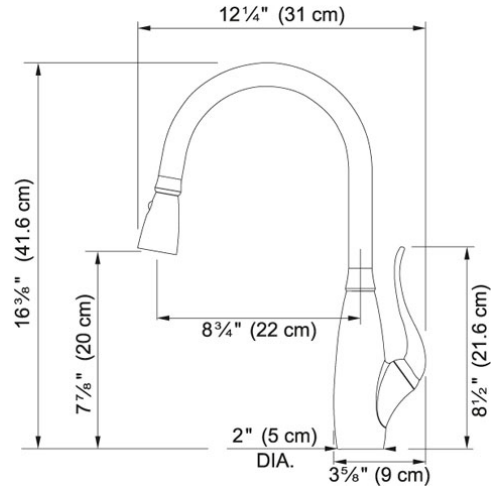

Tulip FF2400R Polished Chrome | 115.0302.485

FAMILY : **Faucets** | SERIE : **Tulip** | MODEL : **FF2400R** | FINISH : **Polished Chrome** | INSTALLATION TYPE : **Single Hole Installation**

TECHNICAL DATA

Version	Pull-Down Spray
Faucet Operation	Side Lever
Faucet Hole	1
Flow Rate	1.75 gpm
Spray Type	Full and Needle Spray
Spout Swivel Range	360°