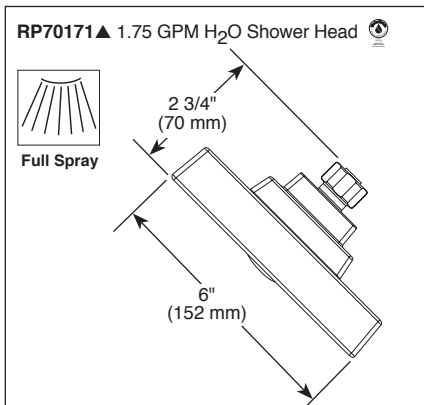

see what Delta can do™

TUB AND SHOWER FAUCET TRIM

Submitted Model No.: _____

Specific Features: _____

▲ Designate Proper Finish Suffix

FEATURES:

- Dryden™ Bath Collection
- Valve Only (T14051)
- Shower Only (T14251, T14251-H₂O & T14251-WE)
- Tub/Shower (T14451, T14451-H₂O & T14451-WE)

STANDARD SPECIFICATIONS:

- Maintains a balanced pressure of hot and cold water even when a valve is turned on or off elsewhere in the system
- For use with MultiChoice® Universal rough valve body (R10000 Series)
- Back-to-back installation capability
- Solid brass forged body
- Temperature only controlled with handle
- Field adjustable to limit handle rotation into hot water zone
- 120° maximum handle rotation
- All parts replaceable from the front of the valve
- Maximum 2.5 gpm @ 80 psi, 9.5 L/min @ 550 kPa for standard models and maximum 1.75 gpm @ 80 psi, 6.6 L/min @ 550 kPa for models with -H₂O & -WE suffix
- Tub port maximum flow rate 6.0 gpm @ 60 psi with R10000-UNBX
- Shower arm overall horizontal length = 5 1/2" (138 mm), including threaded ends
- "-LHD" models have pad printed red/blue temperature indication less shower head
- Stem extension kit RP77991 can be ordered to allow for an additional 1 3/4" wall thickness. RP77991 ships with chrome escutcheon screws. For special finishes also order RP12630 escutcheon screws in desired finish.