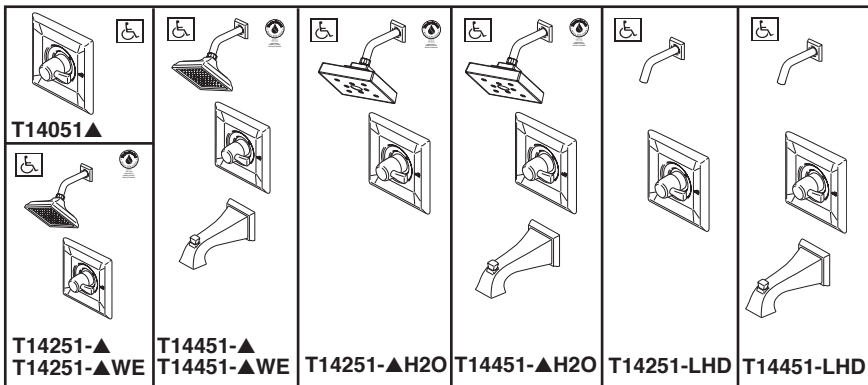

see what Delta can do™

TUB AND SHOWER FAUCET TRIM

Submitted Model No.: _____

Specific Features: _____

▲ Designate Proper Finish Suffix

FEATURES:

- Dryden™ Bath Collection
- Valve Only (T14051)
- Shower Only (T14251, T14251-H₂O & T14251-WE)
- Tub/Shower (T14451, T14451-H₂O & T14451-WE)

STANDARD SPECIFICATIONS:

- Maintains a balanced pressure of hot and cold water even when a valve is turned on or off elsewhere in the system
- For use with MultiChoice® Universal rough valve body (R10000 Series)
- Back-to-back installation capability
- Solid brass forged body
- Temperature only controlled with handle
- Field adjustable to limit handle rotation into hot water zone
- 120° maximum handle rotation
- All parts replaceable from the front of the valve
- Maximum 2.5 gpm @ 80 psi, 9.5 L/min @ 550 kPa for standard models and maximum 1.75 gpm @ 80 psi, 6.6 L/min @ 550 kPa for models with -H₂O & -WE suffix
- Tub port maximum flow rate 6.0 gpm @ 60 psi with R10000-UNBX
- Shower arm overall horizontal length = 5 1/2" (138 mm), including threaded ends
- "-LHD" models have pad printed red/blue temperature indication less shower head
- Stem extension kit RP77991 can be ordered to allow for an additional 1 3/4" wall thickness. RP77991 ships with chrome escutcheon screws. For special finishes also order RP12630 escutcheon screws in desired finish.