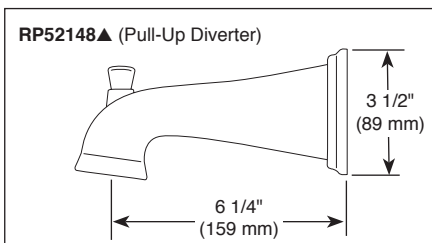

see what Delta can do™

TUB AND SHOWER FAUCET TRIM

Submitted Model No.: _____

Specific Features: _____

▲ Designate Proper Finish Suffix

FEATURES:

- Dryden™ Bath Collection
- Valve Only (T14051)
- Shower Only (T14251, T14251-H₂O & T14251-WE)
- Tub/Shower (T14451, T14451-H₂O & T14451-WE)

STANDARD SPECIFICATIONS:

- Maintains a balanced pressure of hot and cold water even when a valve is turned on or off elsewhere in the system
- For use with MultiChoice® Universal rough valve body (R10000 Series)
- Back-to-back installation capability
- Solid brass forged body
- Temperature only controlled with handle
- Field adjustable to limit handle rotation into hot water zone
- 120° maximum handle rotation
- All parts replaceable from the front of the valve
- Maximum 2.5 gpm @ 80 psi, 9.5 L/min @ 550 kPa for standard models and maximum 1.75 gpm @ 80 psi, 6.6 L/min @ 550 kPa for models with -H₂O & -WE suffix
- Tub port maximum flow rate 6.0 gpm @ 60 psi with R10000-UNBX
- Shower arm overall horizontal length = 5 1/2" (138 mm), including threaded ends
- "-LHD" models have pad printed red/blue temperature indication less shower head
- Stem extension kit RP77991 can be ordered to allow for an additional 1 3/4" wall thickness. RP77991 ships with chrome escutcheon screws. For special finishes also order RP12630 escutcheon screws in desired finish.