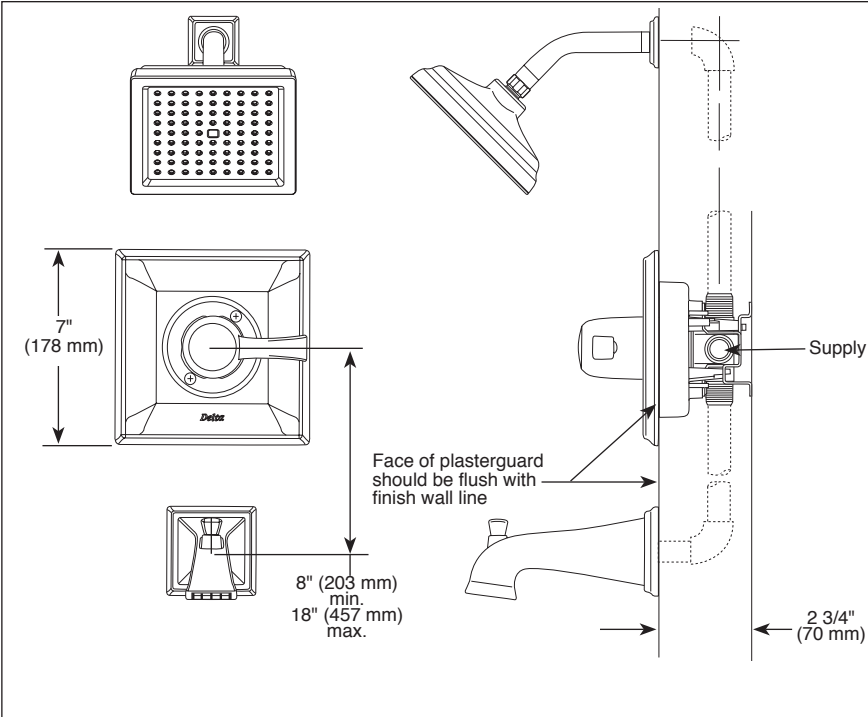

see what Delta can do™

TUB AND SHOWER FAUCET TRIM

Submitted Model No.: _____

Specific Features: _____

▲ Designate Proper Finish Suffix

FEATURES:

- Dryden™ Bath Collection
- Valve Only (T14051)
- Shower Only (T14251, T14251-H₂O & T14251-WE)
- Tub/Shower (T14451, T14451-H₂O & T14451-WE)

STANDARD SPECIFICATIONS:

- Maintains a balanced pressure of hot and cold water even when a valve is turned on or off elsewhere in the system
- For use with MultiChoice® Universal rough valve body (R10000 Series)
- Back-to-back installation capability
- Solid brass forged body
- Temperature only controlled with handle
- Field adjustable to limit handle rotation into hot water zone
- 120° maximum handle rotation
- All parts replaceable from the front of the valve
- Maximum 2.5 gpm @ 80 psi, 9.5 L/min @ 550 kPa for standard models and maximum 1.75 gpm @ 80 psi, 6.6 L/min @ 550 kPa for models with -H₂O & -WE suffix
- Tub port maximum flow rate 6.0 gpm @ 60 psi with R10000-UNBX
- Shower arm overall horizontal length = 5 1/2" (138 mm), including threaded ends
- "-LHD" models have pad printed red/blue temperature indication less shower head
- Stem extension kit RP77991 can be ordered to allow for an additional 1 3/4" wall thickness. RP77991 ships with chrome escutcheon screws. For special finishes also order RP12630 escutcheon screws in desired finish.