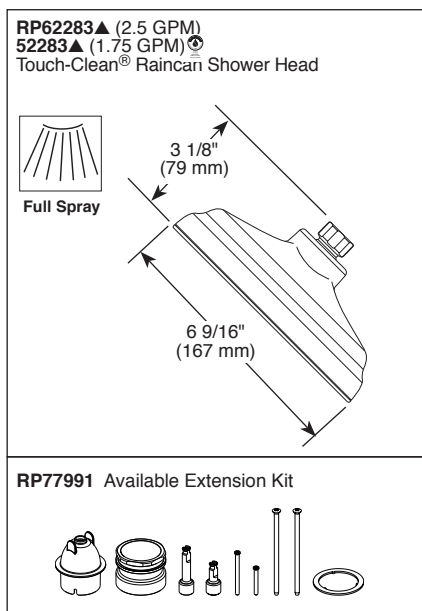

see what Delta can do™

TUB AND SHOWER FAUCET TRIM

Submitted Model No.: _____

Specific Features: _____

▲ Designate Proper Finish Suffix

FEATURES:

- Dryden™ Bath Collection
- Valve Only (T14051)
- Shower Only (T14251, T14251-H₂O & T14251-WE)
- Tub/Shower (T14451, T14451-H₂O & T14451-WE)

STANDARD SPECIFICATIONS:

- Maintains a balanced pressure of hot and cold water even when a valve is turned on or off elsewhere in the system
- For use with MultiChoice® Universal rough valve body (R10000 Series)
- Back-to-back installation capability
- Solid brass forged body
- Temperature only controlled with handle
- Field adjustable to limit handle rotation into hot water zone
- 120° maximum handle rotation
- All parts replaceable from the front of the valve
- Maximum 2.5 gpm @ 80 psi, 9.5 L/min @ 550 kPa for standard models and maximum 1.75 gpm @ 80 psi, 6.6 L/min @ 550 kPa for models with -H₂O & -WE suffix
- Tub port maximum flow rate 6.0 gpm @ 60 psi with R10000-UNBX
- Shower arm overall horizontal length = 5 1/2" (138 mm), including threaded ends
- "-LHD" models have pad printed red/blue temperature indication less shower head
- Stem extension kit RP77991 can be ordered to allow for an additional 1 3/4" wall thickness. RP77991 ships with chrome escutcheon screws. For special finishes also order RP12630 escutcheon screws in desired finish.