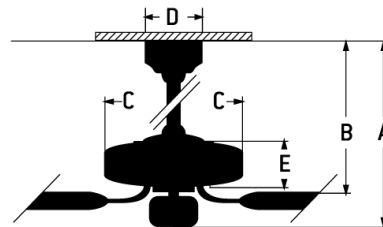

Phase 4 Indoor Fan - PHA52W4

52" Ceiling Fan with Blades and Integrated Light Kit

Color White

Blade Finish WW

Modern and minimalist, the Phase 52" features a sleek quad-blade design and LED lighting.

- Standard 3-Speed Reversible Motor
- 6" Downrod (Included)
- 52" Blades in White (Included)
- Integrated Light Kit (2-9W LED Bulbs Included)
- Tri-Mount = (Flat or sloped ceiling downrod mount, or semi-flushmount)

Specs

Blade Sweep Opt (in.)	52
Blades	4
Blade Pitch (deg)	10.50
Motor Size (MM)	153x15
Amps at High Speed	0.48
Watts (Hi Speed)	57.60
Energy Guide Watts	38
Energy Guide CFM	3108
Energy Guide CFM_Watts	83
Energy Guide Est. Yearly Energy Cost	11
High Speed (CFM)	4196
Low Speed (CFM)	1874.01
Carton Size (CU FT)	2.13
Bulb CCT	3000
Bulb Wattage	9
Compatible Control Types	CM-4SDH;CM-4SDH-5;CM-601F;CM-6AL;CM-6W;CM-7AL;CM-7AL-LED;CM-7W;CM-7W-LED;CM-8AL;CM-8W;CM-DSF01-10Z;CM-DSF021-10Z;CM-RTF-W;RCI-103;RCI-103, WCI-100;RCI-103-A;RCI-103-A, WCI-100;RCI-104;UCI-2000;UCI-2000-2;UCI-Remote;UCI-Wall;WUCI-1000;WUCI-Wall
CRI	80
Light Kit Options	Integrated Light Kit
Lumens	943
Mounting Location	Indoor
Shipping Weight (lbs.)	17.53

Dimensions

A:	16.73
A: (2nd Downrod) -	11.37
B:	11.79
B: (2nd downrod)	6.12
C:	10.24
D:	5.12
E:	8.96
G:	6.45
F: w/ Light Kit -	11.39
F: w/o Light Kit -	8.96
Downrod Length (in.)	6

Warranty

Limited Lifetime Warranty