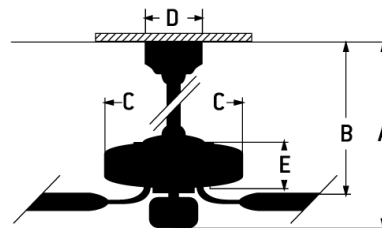

- Standard 3-Speed Reversible Motor
- 6" Downrod (Included)
- 52" Reversible Blades in Brushed Nickel/Greywood (Included)
- Integrated Light Kit (2-9W LED Bulbs Included)
- Tri-Mount = (Flat or sloped ceiling downrod mount, or semi-flushmount)

Specs

Blade Sweep Opt (in.)	52
Blades	4
Blade Pitch (deg)	10.50
Motor Size (MM)	153x15
Amps at High Speed	0.48
Watts (Hi Speed)	57.60
Energy Guide Watts	38
Energy Guide CFM	3108
Energy Guide CFM_Watts	83
Energy Guide Est. Yearly	11
Energy Cost	
High Speed (CFM)	4196
Low Speed (CFM)	1874.01
Carton Size (CU FT)	2.13
Bulb CCT	3000
Bulb Wattage	9
Compatible Control Types	CM-4SDH;CM-4SDH-5;CM-601F;CM-6AL;CM-6W;CM-7AL;CM-7AL-LED;CM-7W;CM-7W-LED;CM-8AL;CM-8W;CM-DSF01-10Z;CM-DSF021-10Z;CM-RTF-W;RCI-103;RCI-103, WCI-100;RCI-103-A;RCI-103-A, WCI-100;RCI-104;UCI-2000;UCI-2000-2;UCI-Remote;UCI-Wall;WUCI-1000;WUCI-Wall
CRI	80
Light Kit Options	Integrated Light Kit
Lumens	943

Dimensions

A:	16.73
A: (2nd Downrod) -	11.37
B:	11.79
B: (2nd downrod)	6.12
C:	10.24
D:	5.12
E:	8.96
G:	6.45
F: w/ Light Kit -	11.39
F: w/o Light Kit -	8.96
Downrod Length (in.)	6

Mounting Location	Indoor
Shipping Weight (lbs.)	17.53
Warranty	Limited Lifetime Warranty