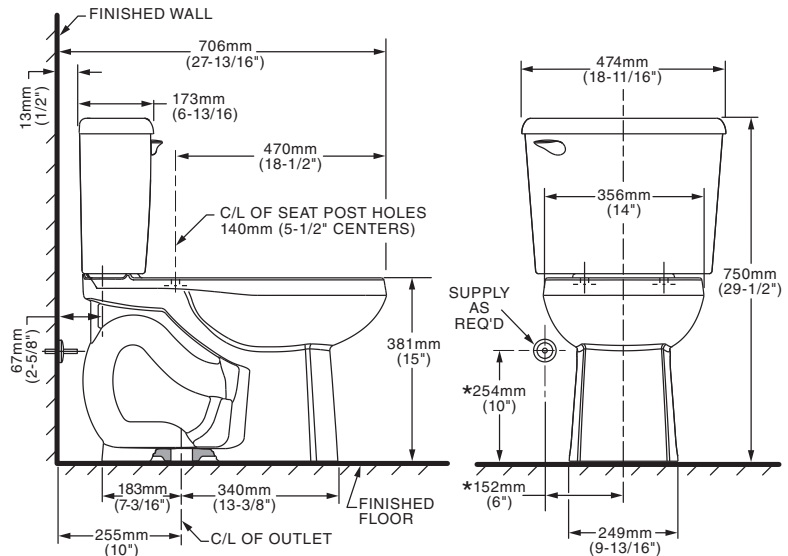

COLONY® ELONGATED 10" ROUGH TOILET

221CB.004

- Vitreous china
- Low consumption (6.0 Lpf/1.6 gpf)
- PowerWash® rim scrubs bowl with each flush
- Includes color match bowl caps
- 2" flush valve
- 2" trapway
- 10" (254mm) rough-in
- Generous 9" x 8" water surface area
- Color matched trip lever is supplied
- 2 year warranty

3251C.101 Elongated Bowl

4192B.004 Tank

Nominal Dimensions:

706 x 474 x 750mm
(27-13/16" x 18-11/16" x 29-1/2")

Fixture only, seat and supply sold separately

Compliance Certifications -

Meets or Exceeds the Following Specifications:

- ASME A112.19.2-2008/CSA B45.1-08 for Vitreous China Fixtures

NOTES:

THIS TOILET IS DESIGNED TO ROUGH-IN AT A MINIMUM DIMENSION OF 254MM (10") FROM FINISHED WALL TO C/L OF OUTLET. SUPPLY NOT INCLUDED WITH FIXTURE AND MUST BE ORDERED SEPARATELY. * DIMENSION SHOWN FOR LOCATION OF SUPPLY IS SUGGESTED.

To Be Specified:

- Color: White Bone Linen
- Seat: American Standard #5324.019 "Rise and Shine" solid plastic closed front elongated seat with cover
- Supply with stop: