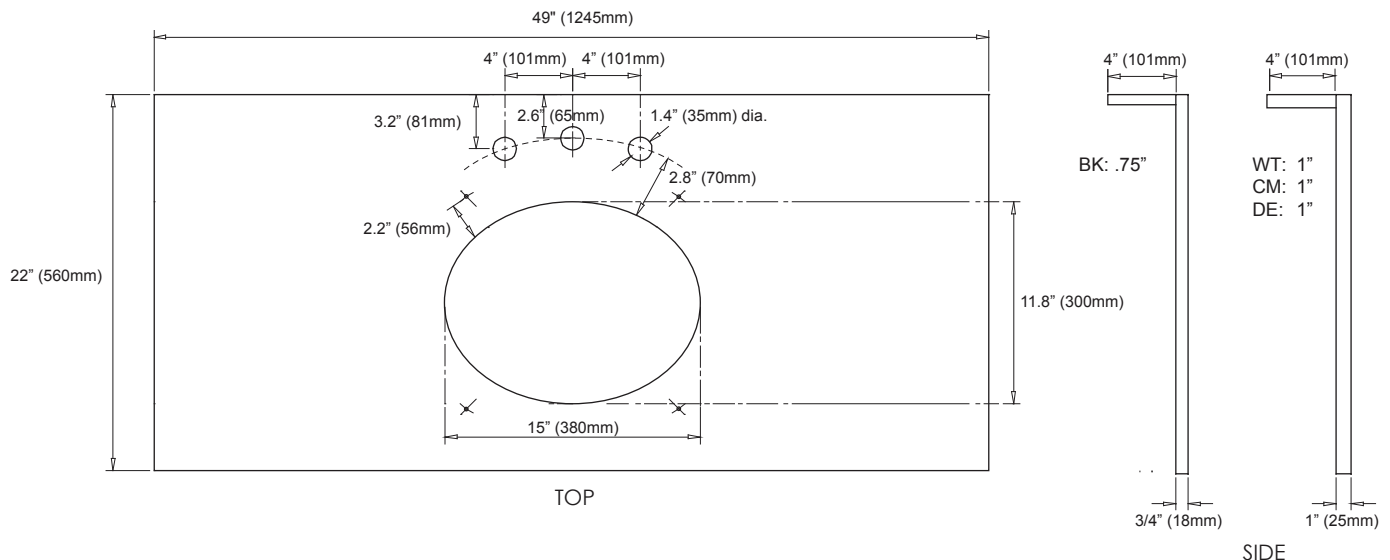

PRODUCT DIAGRAM

Clean the vanity top with a soft cloth and a mild cleanser.