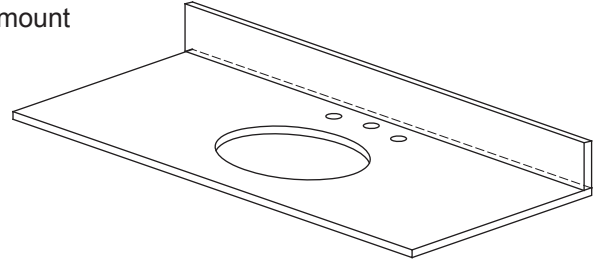

### FEATURES

- Natural Black Granite, White Carrara Marble, Galala Beige or Dark Emperador Marble
- Natural surface variations and markings
- Available in five standard sizes - 25", 31", 37", 49" and 61" sizes
- Top pre-cut for 8" widespread faucet and Vitreous China undermount
- Backsplash included

### NOMINAL DIMENSIONS

- 49" Width x 22" Depth x .75" Thick (Black Granite Only)
- 49" Width x 22" Depth x 1" Thick