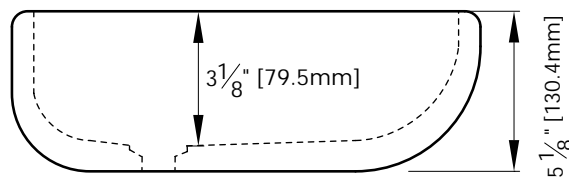

FEATURES

- vessel application
- Vitreous China

COLORS / FINISHES

- White

NOMINAL DIMENSIONS

- 23½" Width x 15" Depth x 5⅛" Height

SPECIFIED MODEL

MODEL	DESCRIPTION	COLORS / FINISHES
CVE237RC	23" Rectangular Vitreous China Vessel	☐ White

RECOMMENDED COMPONENTS		
Drain Kit	Ryvyr Umbrella Drain without Overflow	☐ Chrome ☐ Brushed Nickel

PRODUCT DIAGRAM

SIDE