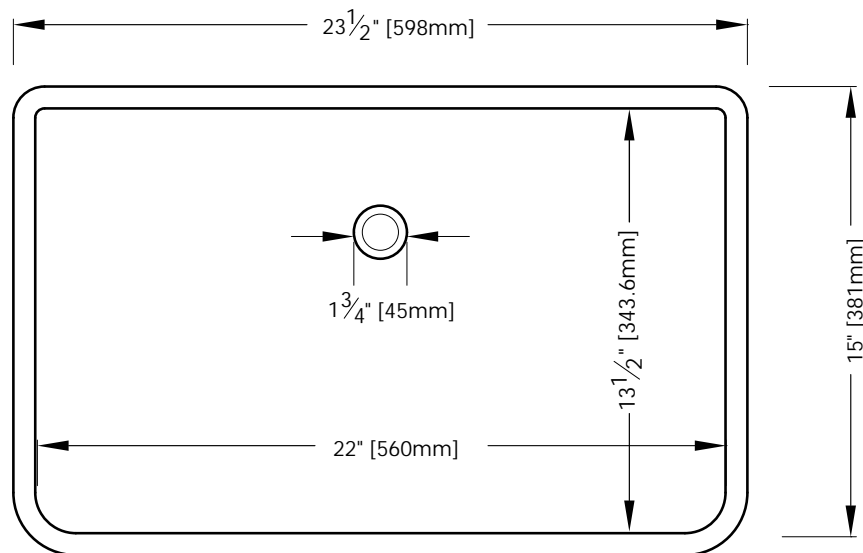

PRODUCT DIAGRAM

TOP