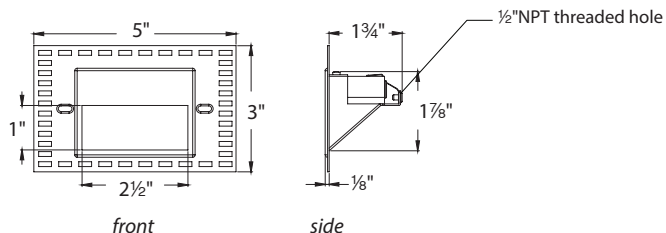

## SPACING RECOMMENDATIONS FOR OPTIMAL LIGHT DISTRIBUTION

Corridors / Hallways

Stairs - Wall Mount

Stairs - Step Mount

Mount in center of stair as close to the upper tread as possible. For best results use one light per step for steps narrower than 5'.