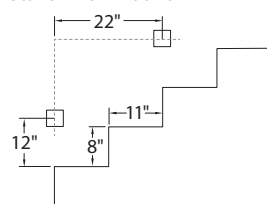

Stairs - Wall Mount