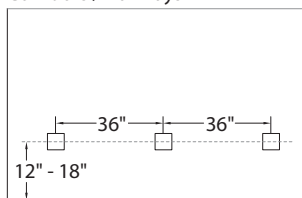

SPACING RECOMMENDATIONS FOR OPTIMAL LIGHT DISTRIBUTION

Corridors / Hallways