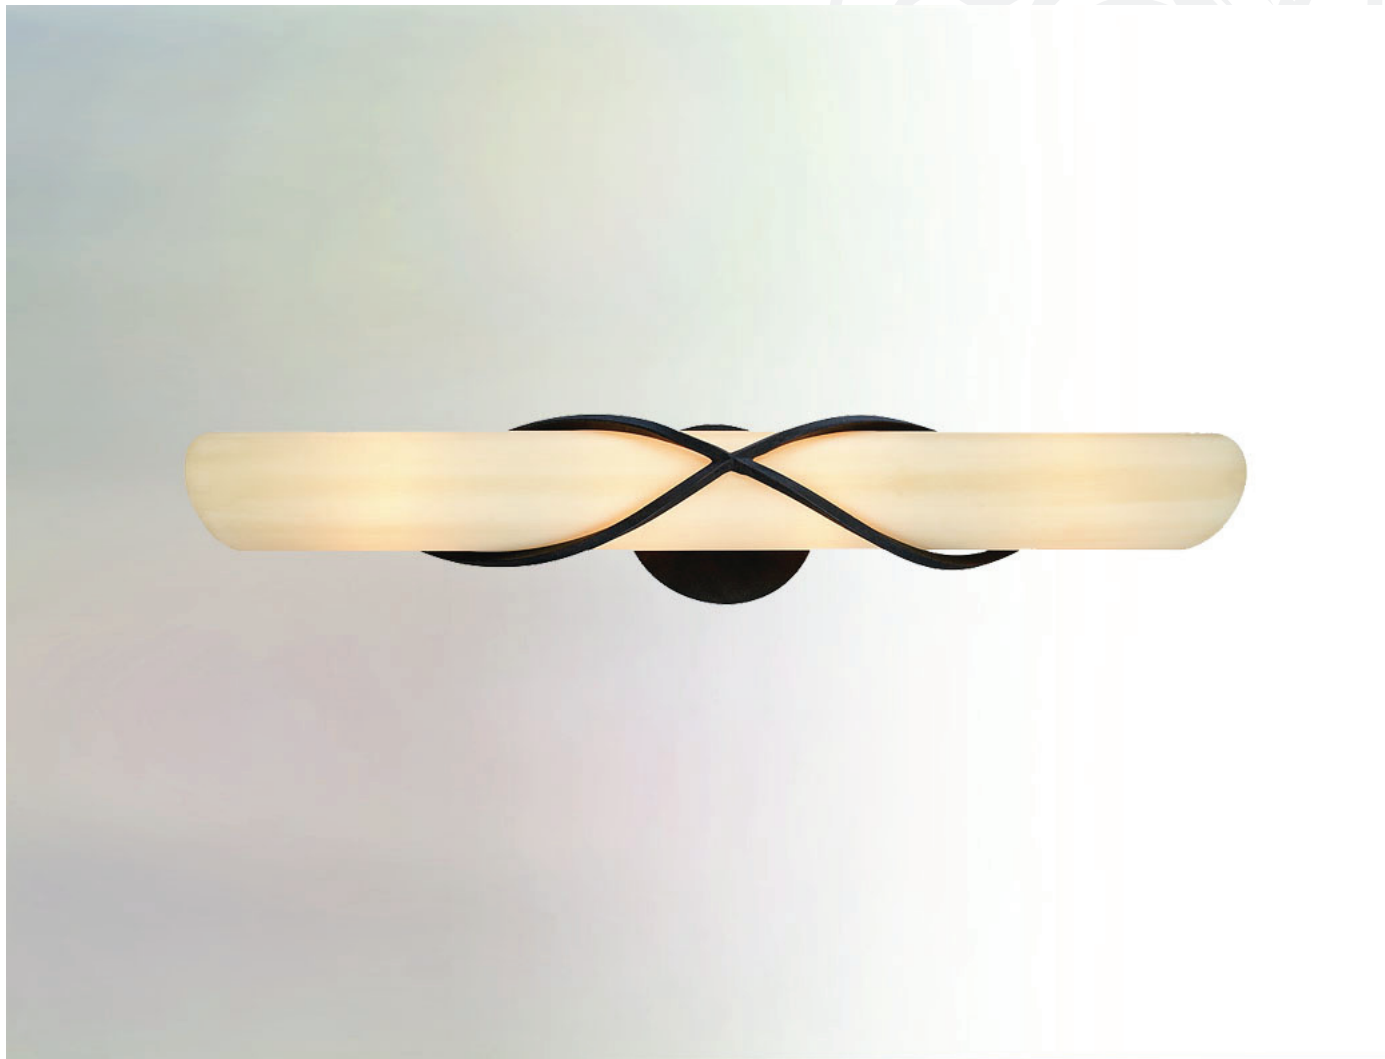

# ROXBURY

## B1404FR

### BATH SCONCE

Hand-Worked Wrought Iron

Provence Glass

FR (French Iron) Finish

26"W 5"H 4"P

4-60W Med Base

Dimensions based on horizontal or vertical mounting orientation.

P = Projection