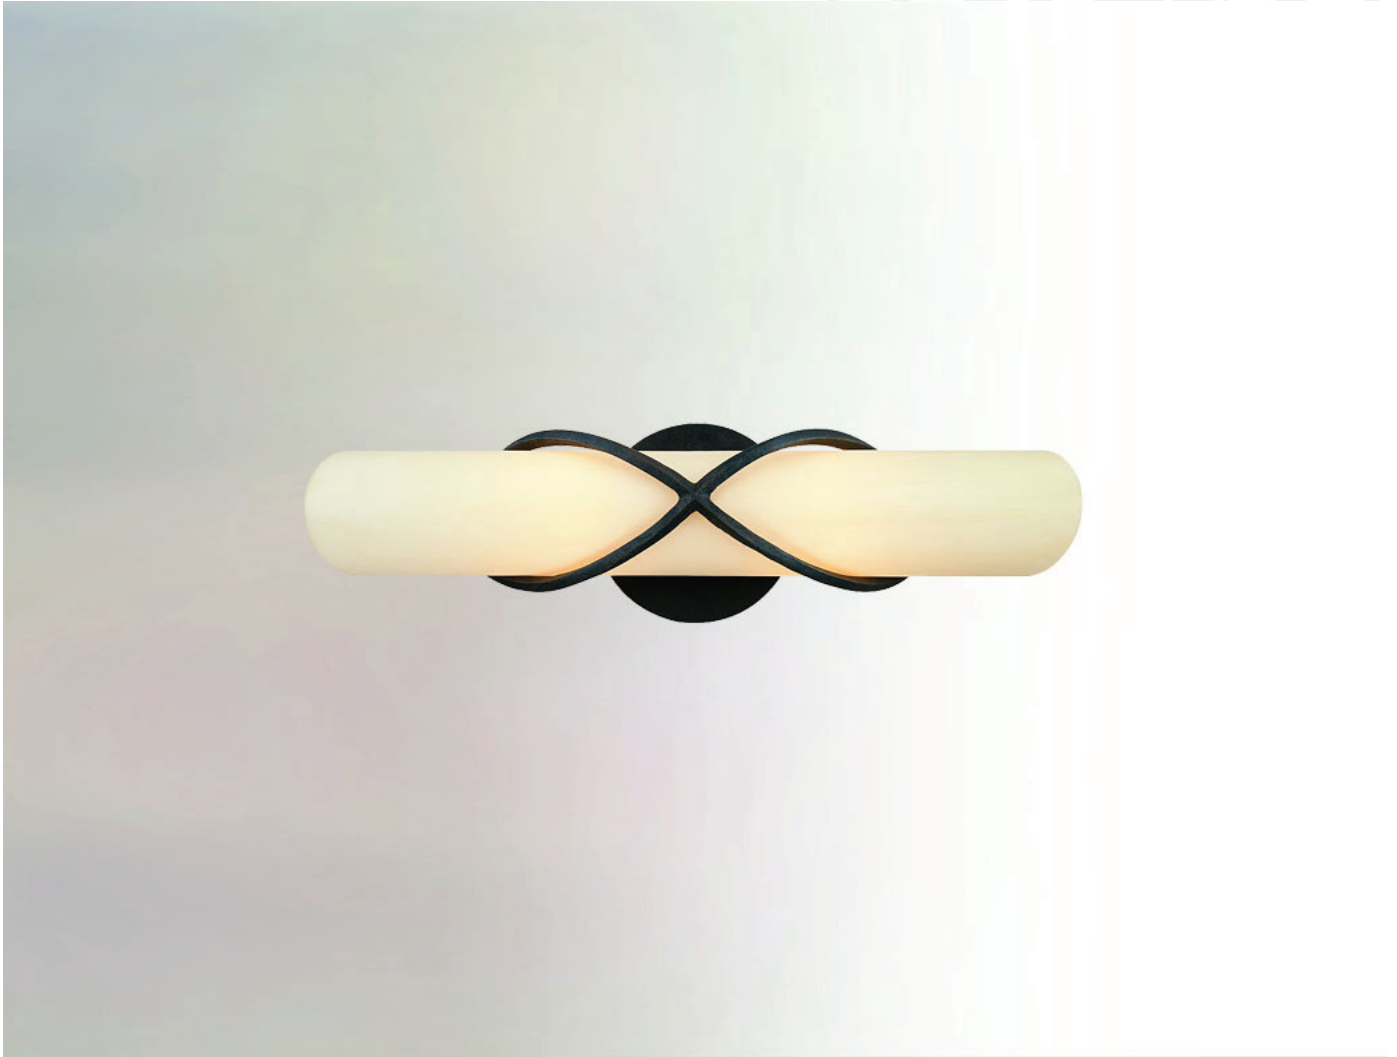

ROXBURY

B1402FR

BATH SCONCE

Hand-Worked Wrought Iron

Provence Glass

FR (French Iron) Finish

18"W 5"H 4"P

2-60W Med Base