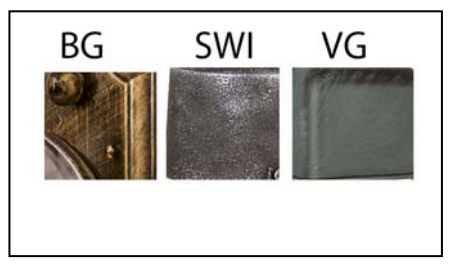

## Specifications

40582 RT: 1 Light Outdoor Flush-mount

<b>Dimensions:</b> (inches)			
Width	Height	Extension	Weight
11	5		5
<b>Fixture:</b>		Wall or Ceiling	
<b>Bulb Info:</b>		1 Medium: 100 watt max. not included	
<b>Finishes:</b>		Black Copper, Black Gold, Black, Rust, Swedish Iron, Verde Green, White	
<b>Shade:</b>		Frosted - Spider Web, Octagon	
<b>Made of :</b>		Cast Aluminum	
<b>Instructions:</b>		Included - English, Spanish	
<b>UL Listed</b>		Suitable for Wet locations	
<b>Additional:</b>		Rustic outdoor wagon wheel frame	

**Finish: Black-Copper**

**Finish: Black**

**Finish: White**

**Swatch: Black-gold, Iron, Green**

Shipping Box (inches)	Width	Height	Depth	Ship Wt	Method	Oversize	Case Qty
Ship Qty: 1 ea	12	12	8	6	Sml Pkg	No	6
UPC:				Warranty:	1 year Limited		