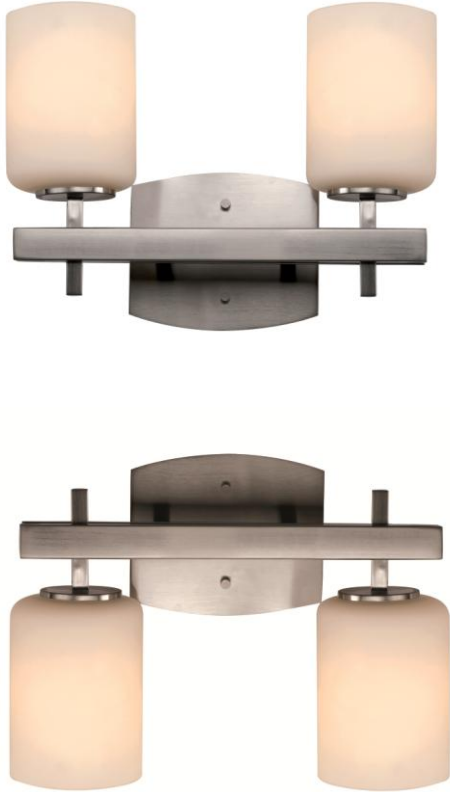

20352

Ridge Rail Double Sconce

Width (in): 13

Height (in): 9.75

Depth (in): 5.25

Glass Type: Frosted

Bulb Type: Medium Base

Number of Bulbs: 2

Wattage: 60

Finish Shown: Brushed Nickel

Available Finishes: Brushed Nickel (BN), Polished Chrome (PC)

UL Listed: Damp

Country of Origin: China

Material: Metal, Glass, Electrical

- Multiple finishes available
- Can be mounted up or down