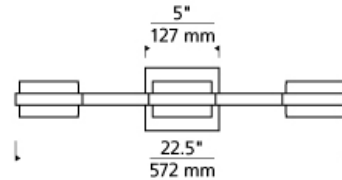

## DESCRIPTION

The Kamden bath light by Tech Lighting features two ultra-clean, acrylic square shades that are hand-polished then mounted in a die-cast metal frame. Powerful LEDs direct light through the glass in both directions. Metal work frames join light cubes in 1-, 3-, or 4-light fixtures that can be mounted vertically or horizontally making the Kamden ideal for bathroom vanity lighting. The Kamden is available in either a sleek Satin Nickel or Chrome finish, each finish further enhances its contemporary style. The Kamden ships with energy efficient integrated LED lamping, all lamping options are fully dimmable to create the desired ambiance in your special space. 3-Light Shallow includes 120 volt, 25 watt, 1696.7 delivered lumens, 3000K LED module. 3-Light Standard includes 120 volt, 35 watt, 1780 delivered lumens, 3000K LED module. Dimmable with most LED compatible ELV or Triac dimmers. 277V compatible with 0-10V dimmers.

## WEIGHT

3.0-3.5lb / 1.36-1.59kg ±

chrome standard

satin nickel standard

chrome shallow

satin nickel shallow