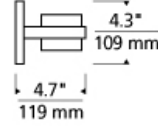

Kamden 3-Light Bath

LED T20

DESCRIPTION

The Kamden bath light by Tech Lighting features two ultra-clean, acrylic square shades that are hand-polished then mounted in a die-cast metal frame. Powerful LEDs direct light through the glass in both directions. Metal work frames join light cubes in 1-, 3-, or 4-light fixtures that can be mounted vertically or horizontally making the Kamden ideal for bathroom vanity lighting. The Kamden is available in either a sleek Satin Nickel or Chrome finish, each finish further enhances its contemporary style. The Kamden ships with energy efficient integrated LED lamping, all lamping options are fully dimmable to create the desired ambiance in your special space. 3-Light Shallow includes 120 volt, 25 watt, 1696.7 delivered lumens, 3000K LED module. 3-Light Standard includes 120 volt, 35 watt, 1780 delivered lumens, 3000K LED module. Dimmable with most LED compatible ELV or Triac dimmers. 277V compatible with 0-10V dimmers.

INSTALLATION

This product can mount to either a 4" square electrical box with round plaster ring or an octagonal electrical box (not included).