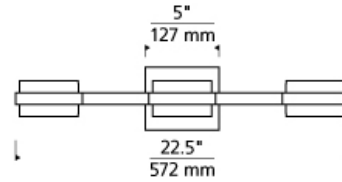

## DESCRIPTION

The Kamden bath light by Tech Lighting features two ultra-clean, acrylic square shades that are hand-polished then mounted in a die-cast metal frame. Powerful LEDs direct light through the glass in both directions. Metal work frames join light cubes in 1-, 3-, or 4-light fixtures that can be mounted vertically or horizontally making the Kamden ideal for bathroom vanity lighting. The Kamden is available in either a sleek Satin Nickel or Chrome finish, each finish further enhances its contemporary style. The Kamden ships with energy efficient integrated LED lamping, all lamping options are fully dimmable to create the desired ambiance in your special space. 3-Light Shallow includes 120 volt, 25 watt, 1696.7 delivered lumens, 3000K LED module. 3-Light Standard includes 120 volt, 35 watt, 1780 delivered lumens, 3000K LED module. Dimmable with most LED compatible ELV or Triac dimmers. 277V compatible with 0-10V dimmers.

## WEIGHT

3.0-3.5lb / 1.36-1.59kg ±

chrome standard

satin nickel standard

chrome shallow

satin nickel shallow