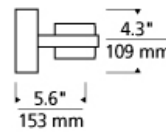

Kamden 3-Light Bath

LED T20

DESCRIPTION

The Kamden bath light by Tech Lighting features two ultra-clean, acrylic square shades that are hand-polished then mounted in a die-cast metal frame. Powerful LEDs direct light through the glass in both directions. Metal work frames join light cubes in 1-, 3-, or 4-light fixtures that can be mounted vertically or horizontally making the Kamden ideal for bathroom vanity lighting. The Kamden is available in either a sleek Satin Nickel or Chrome finish, each finish further enhances its contemporary style. The Kamden ships with energy efficient integrated LED lamping, all lamping options are fully dimmable to create the desired ambiance in your special space. 3-Light Shallow includes 120 volt, 25 watt, 1696.7 delivered lumens, 3000K LED module. 3-Light Standard includes 120 volt, 35 watt, 1780 delivered lumens, 3000K LED module. Dimmable with most LED compatible ELV or Triac dimmers. 277V compatible with 0-10V dimmers.

INSTALLATION

This product can mount to either a 4" square electrical box with round plaster ring or an octagonal electrical box (not included).