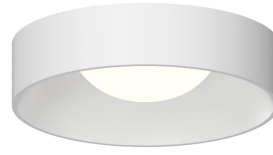

Project:

Ilios 22" LED Surface Mount Spec Sheet

SKU: 3738.03 Learn more at:
<https://sonnemanlight.com/ilios-led-surface-mount>

Description: Set within a crisp round drum, the soft curvature of the interior surface reflects the luminance of a shallow dome diffuser. The result is a glow of unified radiance from within the volume, which delivers brightness with a soft ambiance within a space.

Type #:

Dimensions

Height: 5.25
Diameter: 22
Size: 22"

Electrical Specs

Bulb(s) Included?: Yes
Bulb 1 Type: Integral LED
Bulb Quantity: 1
Input Voltage: 120-277VAC
Wattage: 34
Initial Lumens: 4220
Delivered Lumens: 3170
Color Temperature: 3000K
CRI: 90
Power Supply Type: Driver
Power Supply Quantity: 1
Power Supply Location: Fixture
Dimming Type: TRIAC/ELV/
0-10V

Installation

Installation: Licensed electrician required
Sloped Ceiling Compatible?: Not Compatible
Cord Length: N/A

Shade

Shade 1 Material: Acrylic

Available Finishes

Available Finishes: Dove Gray (.18), Satin White (.03)

General Listings

Features: Damp Rated
Certification: C-ETL-US
Color/Finish: Satin White (.03)
Dark Sky Friendly: N/A
N