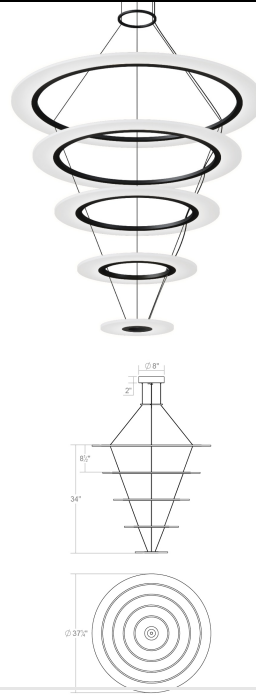

Project:

Arctic Rings™ LED Ring Chandelier Spec Sheet

SKU: 2078.25 Learn more at:
<https://sonnemanlight.com/arctic-rings-led-ring-chandelier>

Description: Luminous circular rings suspended in multiple tapered stacks lend the lightness of air to Arctic Rings configurations. Illumination radiates from the surfaces and through the delicate edges of the floating rings. Available in multiple configurations and sizes, Arctic Rings can also be individually suspended to configure an array across a horizontal plane or throughout a vertical space. This statement piece is easy to assemble.

Type #:

Dimensions

Height: 34
Diameter: 37.25
Size: Quintuple LED Ring Pendant

Electrical Specs

Bulb(s) Included?: Yes
Bulb 1 Type: Integral LED
Bulb Quantity: 5
Input Voltage: 120-277VAC
Wattage: 60
Initial Lumens: 6600
Delivered Lumens: 4200
Color Temperature: 3000K
CRI: 90
Power Supply Type: Driver
Power Supply Quantity: 1
Power Supply Location: Canopy
Dimming Type: TRIAC/ELV/ 0-10V

Installation

Installation: Licensed electrician required
Sloped Ceiling Compatible?: Not Compatible
Cord Length: 20' Adjustable Cable
Minimum Hanging Height: 49
Maximum Hanging Height: 274

Shade

Shade 1 Material: Acrylic
Shade 2 Color: Frosted
Shade 3 Material: Frosted Acrylic
Shade 3 Color: Frosted
Shade 4 Material: Frosted Acrylic
Shade 4 Color: Frosted