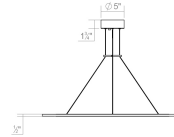

## Dimensions

Height: 0.5  
Diameter: 30.5  
Size: 30" Single LED Ring Pendant