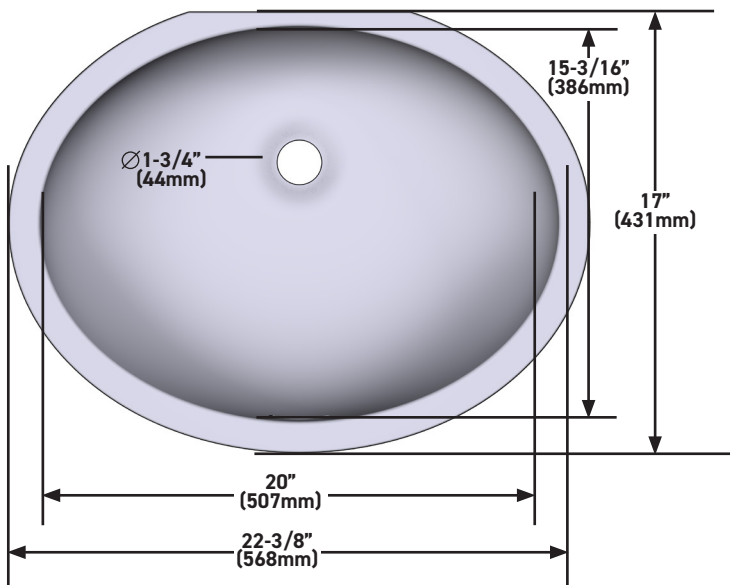

OUTER FORM

- Oval

SIZE

- 22" (559mm) x 17" (432mm)

MATERIAL

- Made from naturally bright white organic stone

DRAIN HOLE

- Drain required and sold separately

Canadian Customers

ONTARIO
houseofrohl.ca/support
1-800-287-5354

FORME DE L'EXTÉRIEUR

- Ovale

DIMENSIONS

- 22" (559mm) x 17" (432mm)

MATÉRIAU

- Fabriqué à partir de pierre organique blanche, naturellement brillante

Riobel

PERRIN & ROWE
LONDON

victoria ⊕ albert®

ROHL

FORMA EXTERIOR

- Ovalado

TAMAÑO

- 22" (559mm) x 17" (432mm)

ESPECIFICACIONES

Fregadero submontable ovalado Eirene™ de 22" x 17"

MODELOS: ERUB22170VWH

For warranty or additional information, contact:

US Customers

U.S.A.
houseofrohl.com/support
1-800-777-9762

QUEBEC / MARITIMES / WESTERN CANADA
QUÉBEC / MARITIMES / OUEST CANADIEN
QUEBEC / MARITIMOS / CANADA OCCIDENTAL
houseofrohl.ca/support
1-866-473-8442