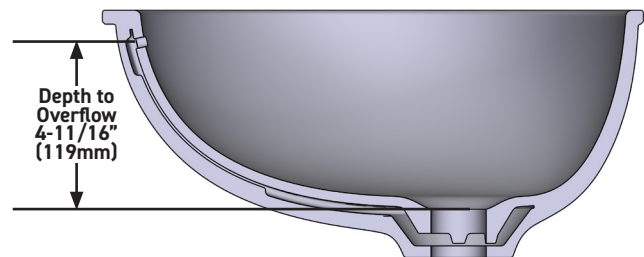

OUTER FORM

- Oval

SIZE

- 22" (559mm) x 17" (432mm)

MATERIAL

- Made from naturally bright white organic stone

DRAIN HOLE

- Drain required and sold separately

SPECIFICATIONS

Eirene™ 22" x 17" Undermount Oval Lavatory Sink

MODELS: ERUB22170VWH

For warranty or additional information, contact:

US Customers

U.S.A.
houseofrohl.com/support
1-800-777-9762

QUEBEC / MARITIMES / WESTERN CANADA
QUÉBEC / MARITIMES / OUEST CANADIEN
QUEBEC / MARITIMOS / CANADA OCCIDENTAL
houseofrohl.ca/support
1-866-473-8442

Canadian Customers

ONTARIO
houseofrohl.ca/support
1-800-287-5354

FORME DE L'EXTÉRIEUR

- Ovale

DIMENSIONS

- 22" (559mm) x 17" (432mm)

MATÉRIAU

- Fabriqué à partir de pierre organique blanche, naturellement brillante

Riobel

PERRIN & ROWE
LONDON

victoria ⊕ albert®

ROHL

FORMA EXTERIOR

- Ovalado

TAMAÑO

- 22" (559mm) x 17" (432mm)