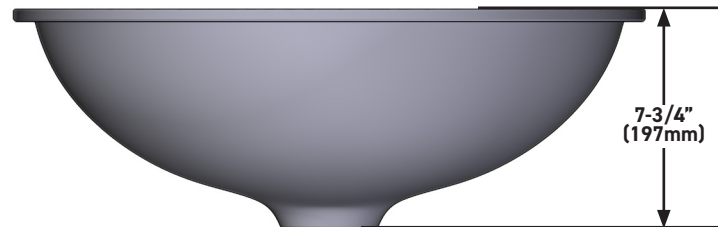

OUTER FORM

- Oval

SIZE

- 22" (559mm) x 17" (432mm)

MATERIAL

- Made from naturally bright white organic stone

DRAIN HOLE

- Drain required and sold separately

SPECIFICATIONS

Eirene™ 22" x 17" Undermount Oval Lavatory Sink

MODELS: ERUB22170VWH

For warranty or additional information, contact:

US Customers

U.S.A.
houseofrohl.com/support
1-800-777-9762

QUEBEC / MARITIMES / WESTERN CANADA
QUÉBEC / MARITIMES / OUEST CANADIEN
QUEBEC / MARITIMOS / CANADA OCCIDENTAL
houseofrohl.ca/support
1-866-473-8442

Canadian Customers

ONTARIO
houseofrohl.ca/support
1-800-287-5354

FORME DE L'EXTÉRIEUR

- Ovale

DIMENSIONS

- 22" (559mm) x 17" (432mm)

MATÉRIAU

- Fabriqué à partir de pierre organique blanche, naturellement brillante