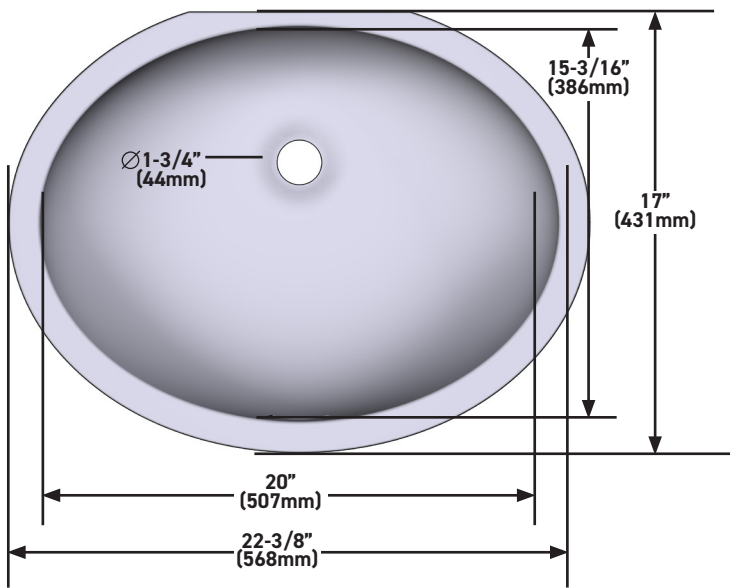

OUTER FORM

- Oval

SIZE

- 22" (559mm) x 17" (432mm)

MATERIAL

- Made from naturally bright white organic stone

DRAIN HOLE

- Drain required and sold separately

SPECIFICATIONS

Eirene™ 22" x 17" Undermount Oval Lavatory Sink

MODELS: ERUB22170VWH

For warranty or additional information, contact:

US Customers

U.S.A.
houseofrohl.com/support
1-800-777-9762

QUEBEC / MARITIMES / WESTERN CANADA
QUÉBEC / MARITIMES / OUEST CANADIEN
QUEBEC / MARITIMOS / CANADA OCCIDENTAL
houseofrohl.ca/support
1-866-473-8442

Canadian Customers

ONTARIO
houseofrohl.ca/support
1-800-287-5354

FORME DE L'EXTÉRIEUR

- Ovale

DIMENSIONS

- 22" (559mm) x 17" (432mm)

MATÉRIAU

- Fabriqué à partir de pierre organique blanche, naturellement brillante

Riobel

PERRIN & ROWE
LONDON

victoria ⊕ albert®

ROHL

FORMA EXTERIOR

- Ovalado

TAMAÑO

- 22" (559mm) x 17" (432mm)