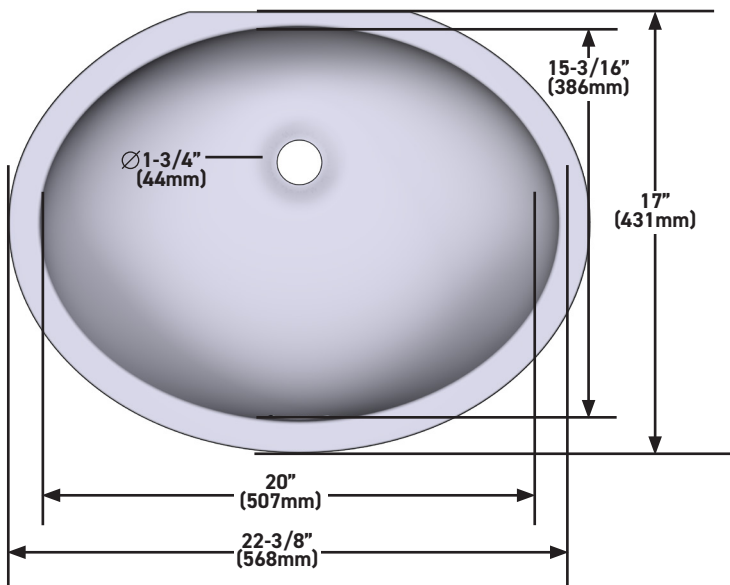

OUTER FORM

- Oval

SIZE

- 22" (559mm) x 17" (432mm)

MATERIAL

- Made from naturally bright white organic stone

DRAIN HOLE

- Drain required and sold separately

Canadian Customers

ONTARIO
houseofrohl.ca/support
1-800-287-5354

FORME DE L'EXTÉRIEUR

- Ovale

DIMENSIONS

- 22" (559mm) x 17" (432mm)

MATÉRIAU

- Fabriqué à partir de pierre organique blanche, naturellement brillante

SPÉCIFICATIONS

Lavabo ovale à montage sous comptoir Eirene^{MC} de 22 po x 17 po

MODÈLES : ERUB22170VWH

For warranty or additional information, contact:

US Customers

U.S.A.
houseofrohl.com/support
1-800-777-9762

Riobel

PERRIN & ROWE
LONDON

victoria ⊕ albert®

ROHL

FORMA EXTERIOR

- Ovalado

TAMAÑO

- 22" (559mm) x 17" (432mm)