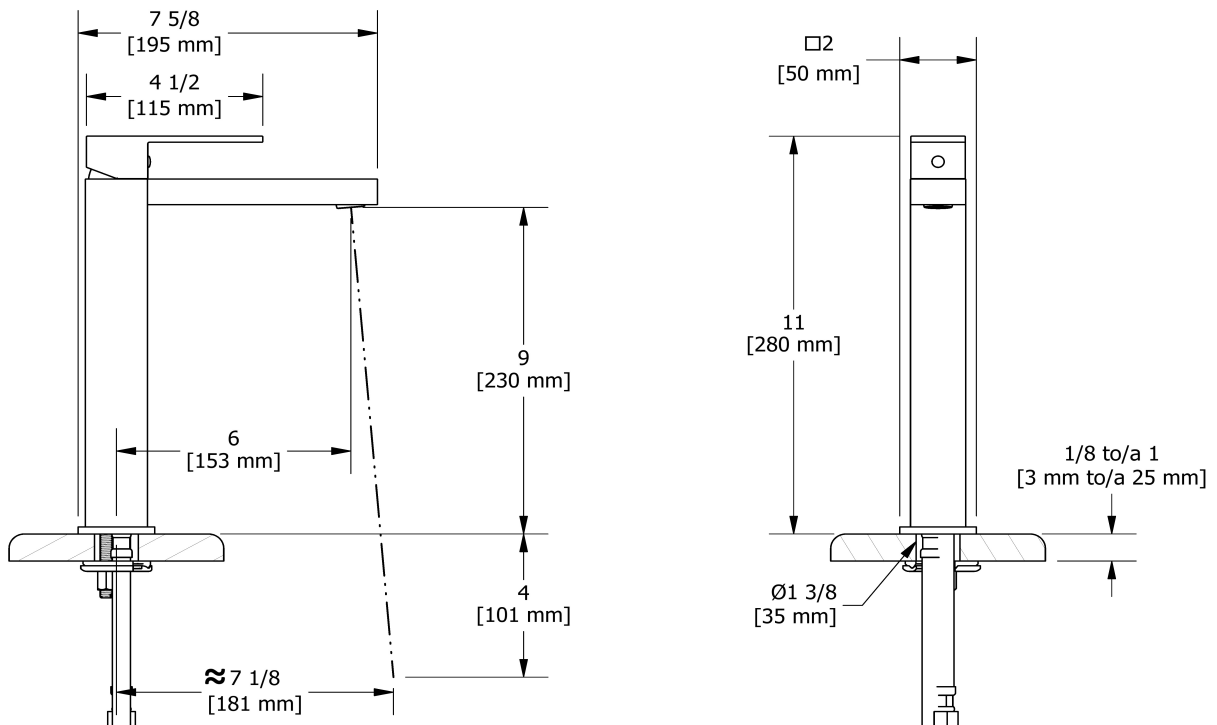

Sizes, models and finishes may differ from thoses presented.

Warranty

This **Riobel Inc.** product you have purchased carries a Limited Lifetime Warranty on the chrome, PVD finish, blacks and all working parts and is guaranteed from the initial purchase date against all manufacturing defects. All other finishes, including plastic components, are guaranteed for one year. All electric and/or electronic parts are covered by a 5-year limited warranty.

Customer Service

Ontario, West Canada : 888-287-5354 Quebec, Maritimes, United States : 866-473-8442