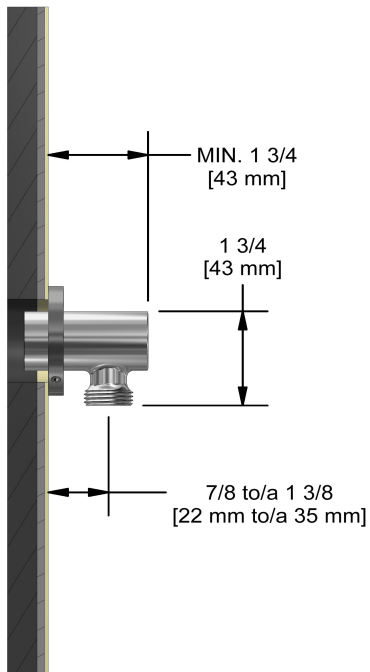

Elbow supply
710

Specifications

Descriptions

- 1/2" inlet female NPT
- Adjustable depth
- 1/2" outlet male

Available colors

- C : Chrome
- BN : Brushed Nickel (PVD)
- PN : Polished Nickel (PVD)

Sizes, models and finishes may differ from those presented.