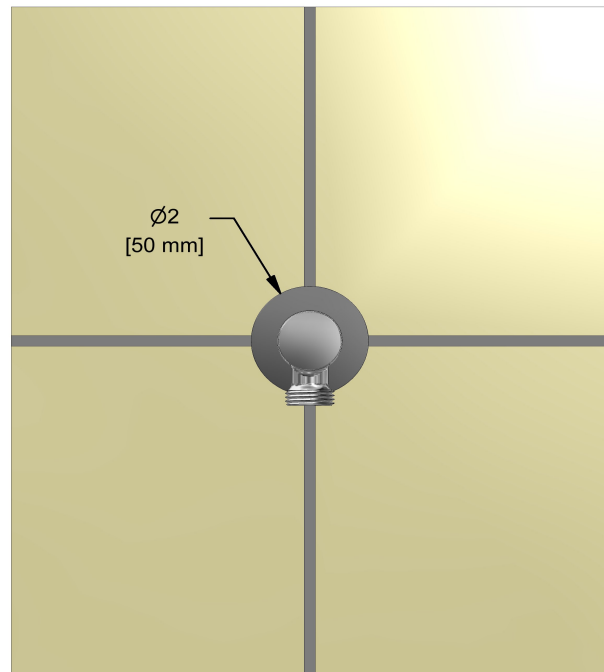

Elbow supply
710

Specifications

Descriptions

- 1/2" inlet female NPT
- Adjustable depth
- 1/2" outlet male

Available colors

- C : Chrome
- BN : Brushed Nickel (PVD)
- PN : Polished Nickel (PVD)

Sizes, models and finishes may differ from those presented.