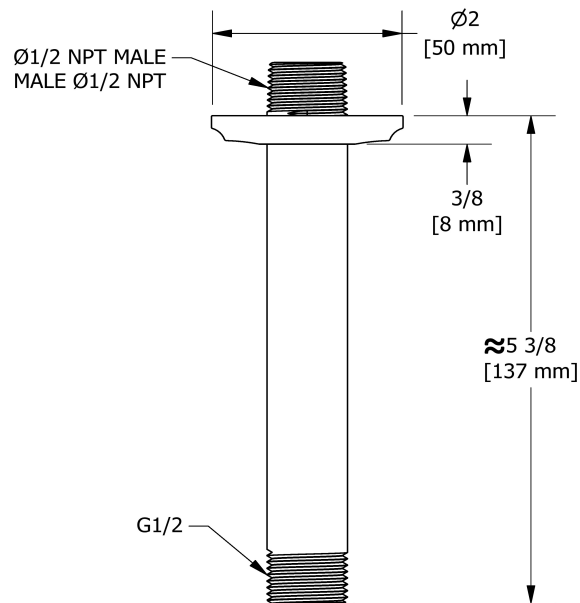

15 cm (6") vertical shower arm

558

Specifications

Descriptions

- 1/2" inlet male NPT
- Shower arm with Momenti flange

Available colors

- C : Chrome
- BN : Brushed Nickel (PVD)
- PN : Polished Nickel (PVD)

Sizes, models and finishes may differ from thoses presented.