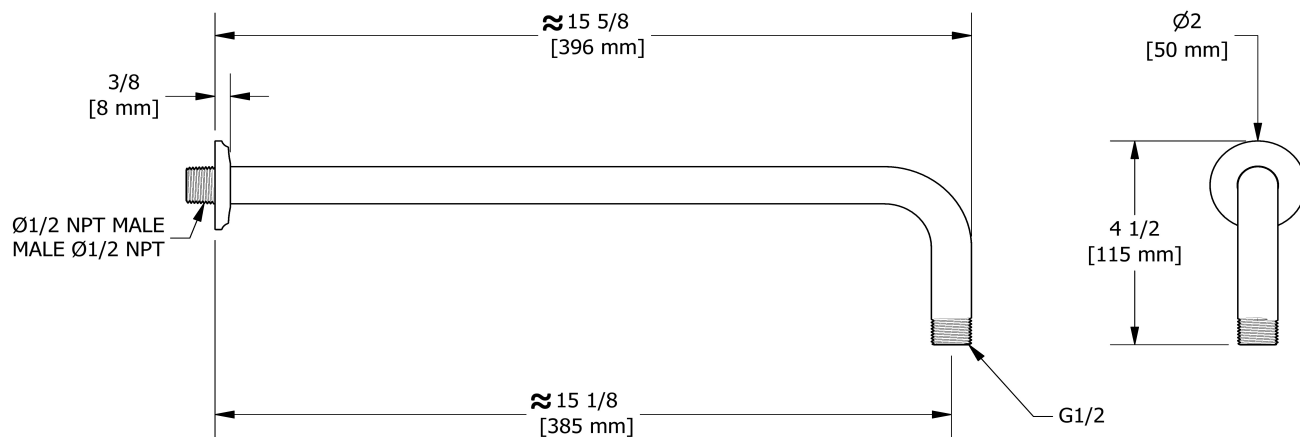

Sizes, models and finishes may differ from those presented.

Warranty

This **Riobel Inc.** product you have purchased carries a Limited Lifetime Warranty on the chrome, PVD finish, blacks and all working parts and is guaranteed from the initial purchase date against all manufacturing defects. All other finishes, including plastic components, are guaranteed for one year. All electric and/or electronic parts are covered by a 5-year limited warranty.

Customer Service

Ontario, West Canada : 888-287-5354 Quebec, Maritimes, United States : 866-473-8442