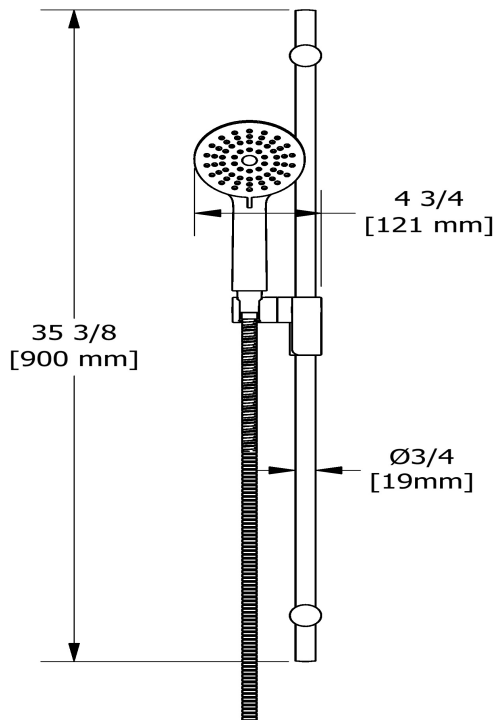

Certifications

- CSA B125.1
- ASME A112.18.1
- CMR248 Approval

Sizes, models and finishes may differ from those presented.

Warranty

This **Riobel Inc.** product you have purchased carries a Limited Lifetime Warranty on the chrome, PVD finish, blacks and all working parts and is guaranteed from the initial purchase date against all manufacturing defects. All other finishes, including plastic components, are guaranteed for one year. All electric and/or electronic parts are covered by a 5-year limited warranty.

Customer Service

Ontario, West Canada : 888-287-5354 Quebec, Maritimes, United States : 866-473-8442