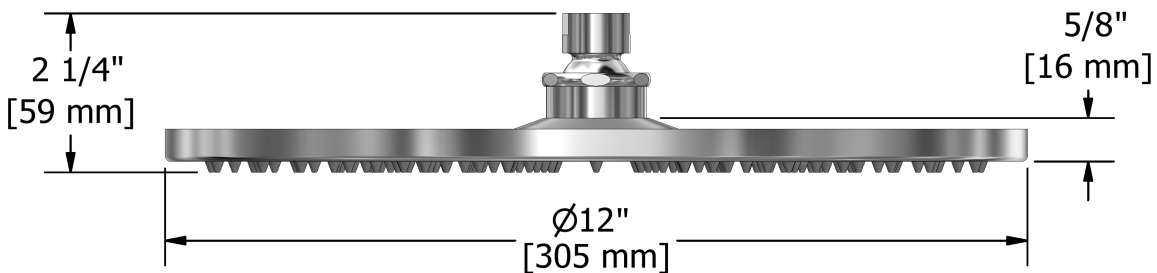

Sizes, models and finishes may differ from those presented.

Warranty

This **Riobel Inc.** product you have purchased carries a Limited Lifetime Warranty on the chrome, PVD finish, blacks and all working parts and is guaranteed from the initial purchase date against all manufacturing defects. All other finishes, including plastic components, are guaranteed for one year. All electric and/or electronic parts are covered by a 5-year limited warranty.

Customer Service

Ontario, West Canada : 888-287-5354 Quebec, Maritimes, United States : 866-473-8442