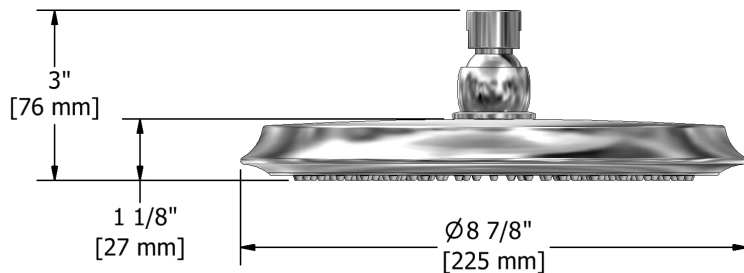

20 cm (8") shower head
408

Specifications

Descriptions

- G½" inlet female
- Swivel
- Scale-free

Available colors

- C : Chrome
- BN : Brushed Nickel (PVD)
- PN : Polished Nickel (PVD)

Available flows

- 7.6 L/min, 2.0 gpm (US) 60psi
- 5.69 L/min, 1.5 gpm (US) 60psi (**408-15**)
- 6.6L/min, 1.75 gpm (US) 60psi (**408-WS**) *

EPA certification applicable to the indicated model only

Certifications

- CSA B125.1
- ASME A112.18.1
- CMR248 Approval

Sizes, models and finishes may differ from those presented.

Warranty

This **Riobel Inc.** product you have purchased carries a Limited Lifetime Warranty on the chrome, PVD finish, blacks and all working parts and is guaranteed from the initial purchase date against all manufacturing defects. All other finishes, including plastic components, are guaranteed for one year. All electric and/or electronic parts are covered by a 5-year limited warranty.