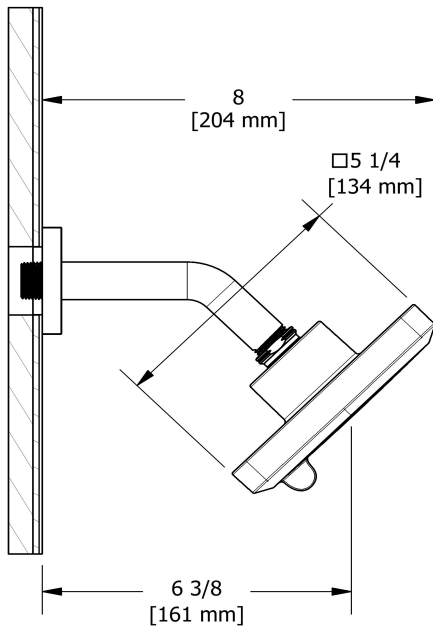

Sizes, models and finishes may differ from those presented.

Warranty

This **Riobel Inc.** product you have purchased carries a Limited Lifetime Warranty on the chrome, PVD finish, blacks and all working parts and is guaranteed from the initial purchase date against all manufacturing defects. All other finishes, including plastic components, are guaranteed for one year. All electric and/or electronic parts are covered by a 5-year limited warranty.

Customer Service

Ontario, West Canada : 888-287-5354 Quebec, Maritimes, United States : 866-473-8442