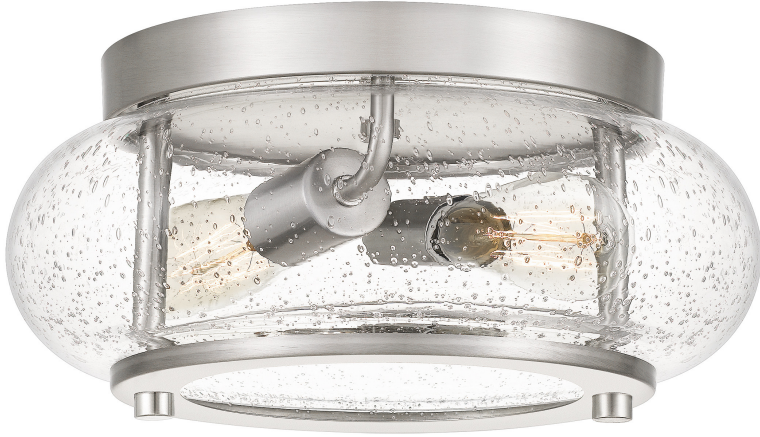

TRG1612BN

Trilogy Flush Mount
Brushed Nickel

QUOIZEL
LIGHTING

DIMENSIONS

Dimensions: 12.00" W x 5.75" H x 12.00" D

Canopy Dimensions: 9.00"W x 9.00"D

Weight: 4.30 lbs

Dimensional Weight: 11.00 lbs

DETAILS

Material: Steel

Glass/Shade Description: Clear Seeded Glass

LAMPING

Light Source: Incandescent

Bulb Included: Yes

Bulb Type: Medium Base

Bulb Quantity: 2

Watts per Bulb: 75

ELECTRICAL

Dimmable: Yes

Voltage: 120v

Wire Length: 0.5'

INSTALLATION

Location Rating: Damp

Sloped Ceiling Compatible: No