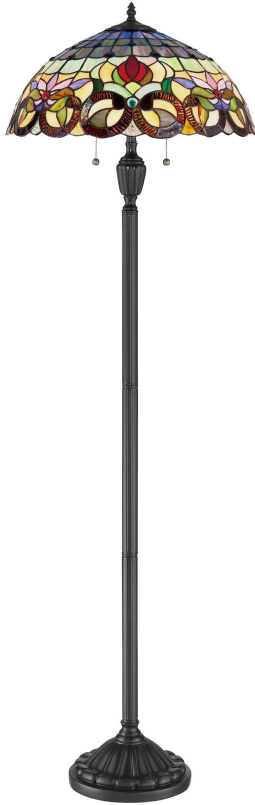

## TF3180FVB

Lyric Floor Lamp

Vintage Bronze

### DETAILS

Material: Resin-Metal

Glass/Shade Description: Tiffany Glass