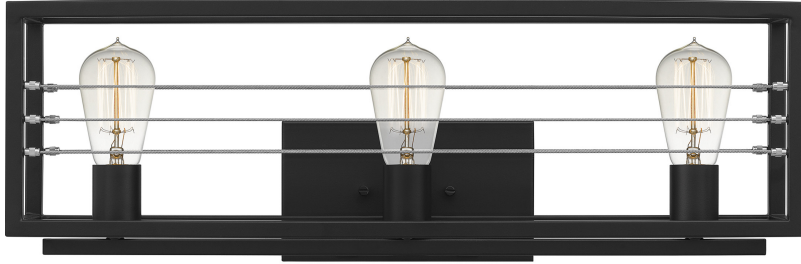

## AWD8624MBK

Awendaw Bath Light

Matte Black

QUOIZEL  
LIGHTING

### DIMENSIONS

Dimensions: 24.00" W x 8.00" H x 6.00" D

Backplate Dimensions: 4.50"H x 8.00"W

HCWO: 6"

Weight: 5.36 lbs

### DETAILS

Material: Steel

### ELECTRICAL

Dimmable: Yes

Voltage: 120v

Wire Length: 0.5'