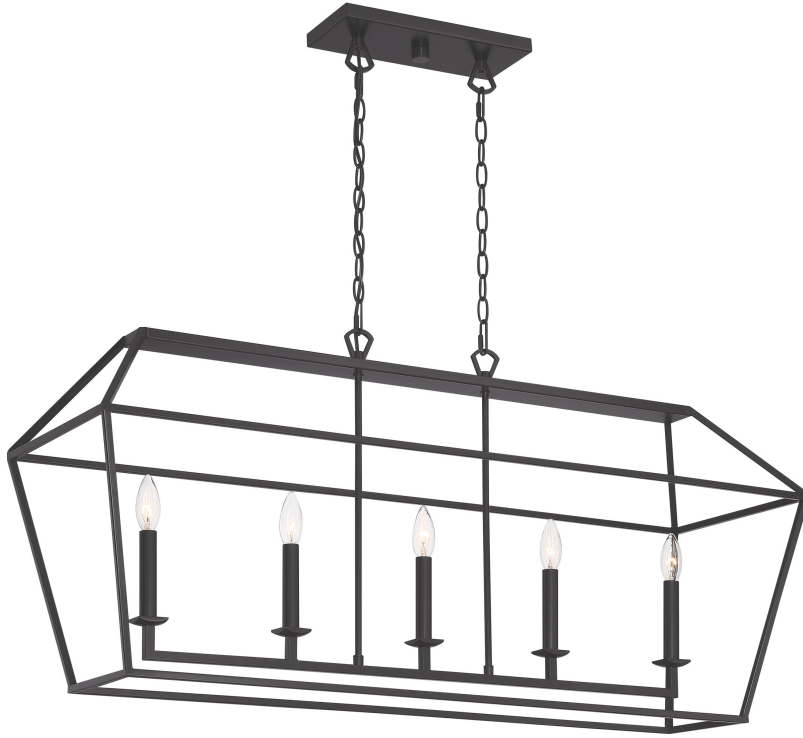

## AVY542PN

Aviary Island Chandelier  
Palladian Bronze

QUOIZEL  
LIGHTING

### DIMENSIONS

Dimensions: 42.00" W x 20.25" H x 12.50" D

Overall Height: 74"

Canopy Dimensions: 11.75"W x 4.75"D

Chain/Downrod Length: 4'

Weight: 11.51 lbs

Dimensional Weight: 82.00 lbs

### DETAILS

Material: Steel

### ELECTRICAL

Dimmable: Yes

Voltage: 120v

Wire Length: 8'