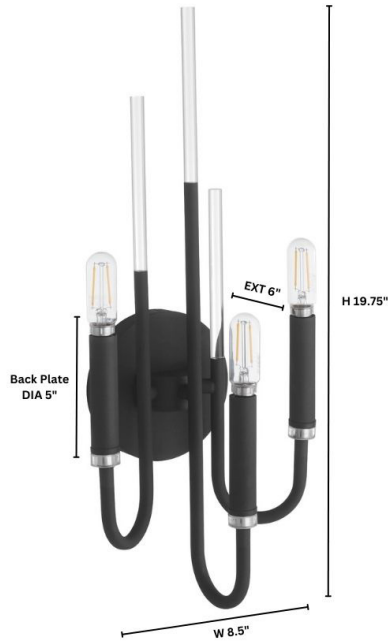

## SUMMIT

5223-3-69

SUMMIT 3 Light Wall Mount - Textured Black

Project: \_\_\_\_\_  
 Location: \_\_\_\_\_  
 Fixture Type: \_\_\_\_\_  
 Catalog #: \_\_\_\_\_

DETAILS	
FINISH:	Textured Black
MATERIAL:	Steel   Acrylic Spires
LOCATION:	Damp Listed

DIMENSIONS	
WIDTH:	8.50"
HEIGHT:	19.75"
EXTENSION:	6.00"

LIGHT SOURCE	
NUMBER OF SOCKETS:	3 Light
SOCKET BASE:	Candelabra Base Lamp
WATTAGE:	60 Watt
INPUT VOLTAGE:	120-277v

MOUNTING	
BACKPLATE:	H 5.00" x W 5.00" x Ext 0.75"
CENTER OF BACKPLATE TO BOTTOM:	2.50"
CENTER OF BACKPLATE TO TOP:	2.50"

SHIPPING	
HEIGHT:	9.25"
LENGTH:	16.00"
WIDTH:	11.00"
WEIGHT:	3lbs

### PRODUCT DETAILS:

Sweeping curves and clear acrylic details give the Summit collection of lighting a distinct and contemporary aesthetic. A ring detail tops the slender stem with a cylindrical base that supports tiered U-shaped arms. Elegant and clean, the Summit 3 light wall mount comes in dark brass or textured black. Add the clean, modern Summit wall mount to your home's living room, dining room, entryway, or hallway design.