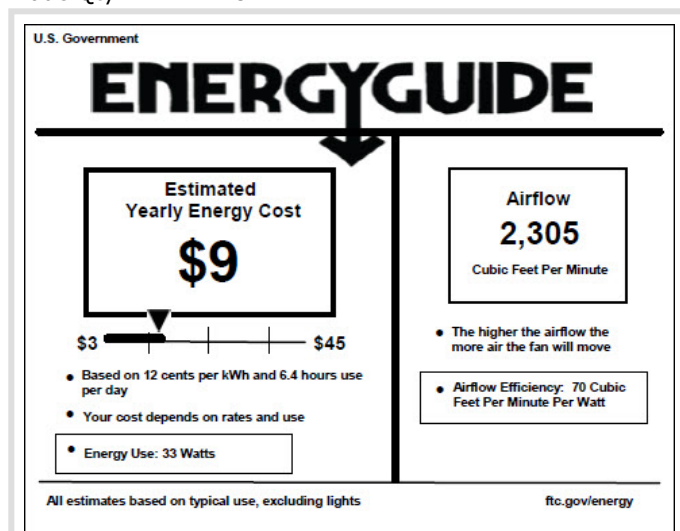

Fan Features

Motor Size: **153x12**
Motor Housing: **9.06**
Blade Pitch: **25°**
Blade Span: **30"**
Blade Finish: **White, White**
Blade Qty: **6**

Optional Control: **Hi/Med/Lo/Off**
Reverse Air: **Slide**
Fan Downrod: **4, 6**
Manufacturer Warranty: **Limited Lifetime**