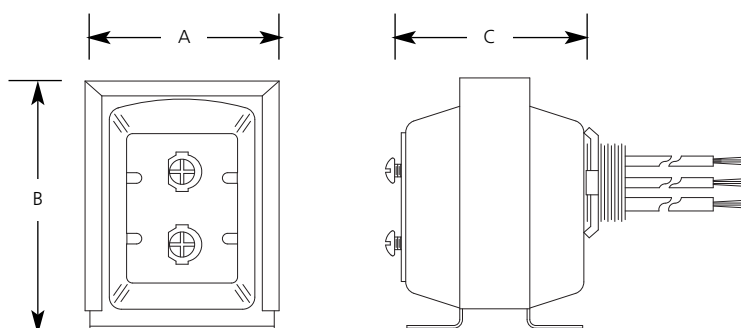

Type _____

-01

P5969

Catalog No.	Finish Unfinished	Lamping	Dimensions (Inches)		
			A	B	C
P5969	-01	10VA - 120/60v	2	2-5/8	1-7/8

Specifications:

General

- Open coil style transformer

Mounting

- Wall, ceiling or floor mount onto an outlet box
- Threaded nipple with lock nut provided for direct connection to the outside of an outlet box cover
- Mounting feet with four holes provided (Hole spacing: 1-1/2" x 1-5/16")

Electrical

- Screw terminals for the 16v side
- 7 " wire leads for the 120v side.

Labeling

- UL-CUL indoor listing