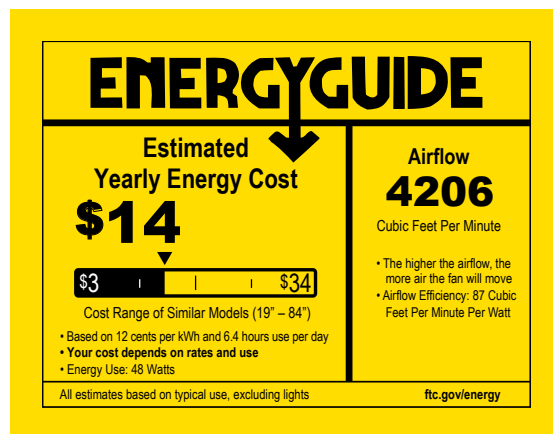

Dimensions:

Diameter: 60"

Height: 13-1/8"