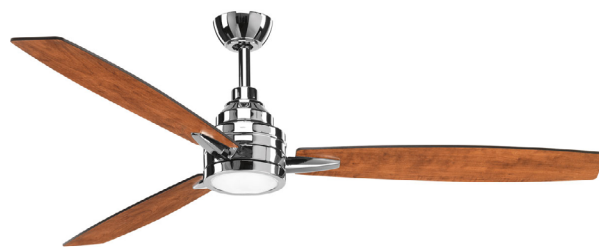

Performance:

Number of Modules	1
Input Power	18w
Input Voltage	120 V
Input Frequency	60 Hz
Lumens/LPW (Source)	1400/77.8 (LM-82)
CCT	3000 K
CRI	90+
FCC	FCC Title 47, Part 15, Class B
Min. Start Temp	-10 °C
Max. Operating Temp	30 °C
Warranty	Limited Lifetime warranty
Labels	UL Dry location listed
	Meets California Title 24 JA8-2016

P2554-1530K

Images: