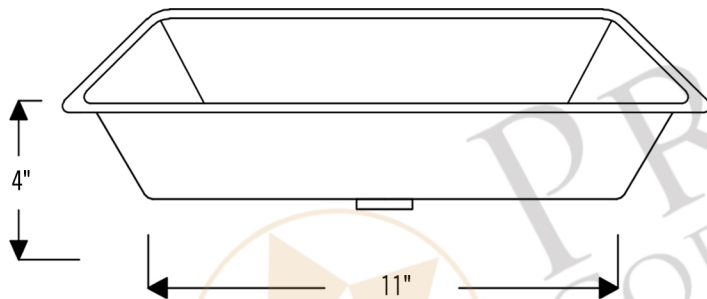

PREMIER
COPPER PRODUCTS

MODEL NUMBER: TFLREC17EN

**DESCRIPTION: Terra Firma 17" Rectangle Under Counter
Bathroom Sink**

OUTER DIMENSION: 17" x 13" x 4"

INNER DIMENSION: 15" x 11" x 4"

BOTTOM SINK FLOOR DIMENSION: 11" x 7"

SINK HEIGHT: 4"

TEXTURE: Terra Firma

FINISH: Nickel

RIM: 1"

DRAIN OPENING: 1.5"

INSTALLATION TYPE: Undermount

THIS PRODUCT IS HAND CRAFTED, SMALL VARIANCES IN COLOR AND SIZE MAY OCCUR.
DO NOT MAKE ANY INSTALLATION CUTS UNTIL YOU RECEIVE YOUR ITEM(S).