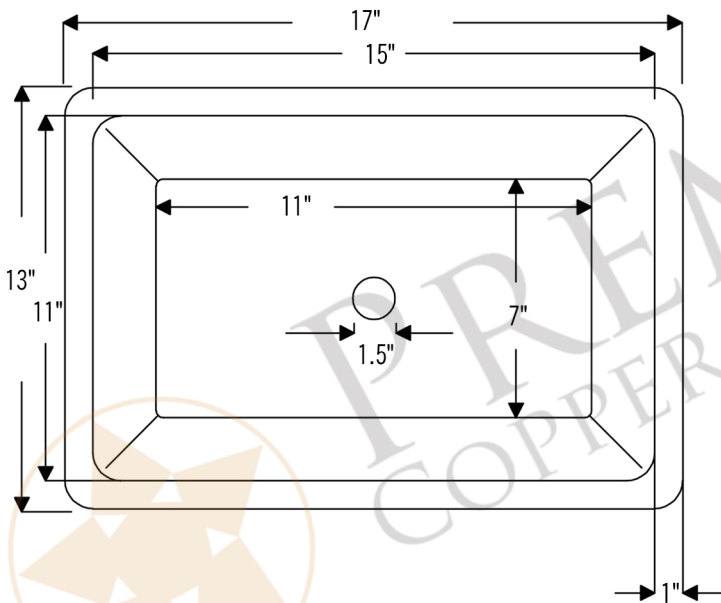

PREMIER
COPPER PRODUCTS

MODEL NUMBER: TFLREC17EN

**DESCRIPTION: Terra Firma 17" Rectangle Under Counter
Bathroom Sink**

OUTER DIMENSION: 17" x 13" x 4"

INNER DIMENSION: 15" x 11" x 4"

BOTTOM SINK FLOOR DIMENSION: 11" x 7"

SINK HEIGHT: 4"

TEXTURE: Terra Firma

FINISH: Nickel

RIM: 1"

DRAIN OPENING: 1.5"

INSTALLATION TYPE: Undermount

THIS PRODUCT IS HAND CRAFTED, SMALL VARIANCES IN COLOR AND SIZE MAY OCCUR.
DO NOT MAKE ANY INSTALLATION CUTS UNTIL YOU RECEIVE YOUR ITEM(S).