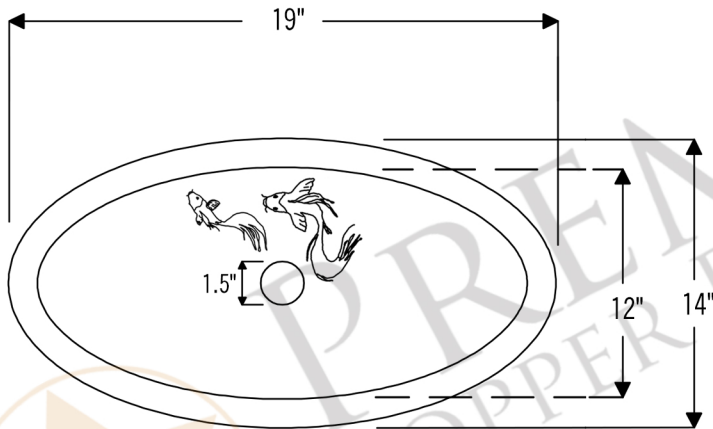

PREMIER
COPPER PRODUCTS

MODEL NUMBER: LO19FK0IDB

- * Description: Oval Under Counter Copper Bathroom Sink
- * Outer Dimension: 19" x 14" x 6"
- * Inner Dimension: 17" x 12" x 6"
- * Rim: 1"
- * Drain Opening: 1.5"
- * Finish: Oil Rubbed Bronze
- * Design: Two Small Koi Fish

CODE/STANDARD COMPLIANCE

* IAPMO/cUPC LISTED

THIS PRODUCT IS HAND CRAFTED, SMALL VARIANCES IN COLOR AND SIZE MAY OCCUR.
DO NOT MAKE ANY INSTALLATION CUTS UNTIL YOU RECEIVE YOUR ITEM(S).