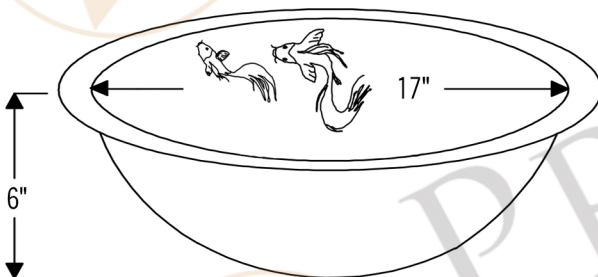

PREMIER
COPPER PRODUCTS

MODEL NUMBER: LO19FK0IDB

- Description: Oval Under Counter Copper Bathroom Sink
- Outer Dimension: 19" x 14" x 6"
- Inner Dimension: 17" x 12" x 6"
- Rim: 1"
- Drain Opening: 1.5"
- Finish: Oil Rubbed Bronze
- Design: Two Small Koi Fish

CODE/STANDARD COMPLIANCE

* IAPMO/cUPC LISTED

THIS PRODUCT IS HAND CRAFTED, SMALL VARIANCES IN COLOR AND SIZE MAY OCCUR.
DO NOT MAKE ANY INSTALLATION CUTS UNTIL YOU RECEIVE YOUR ITEM(S).