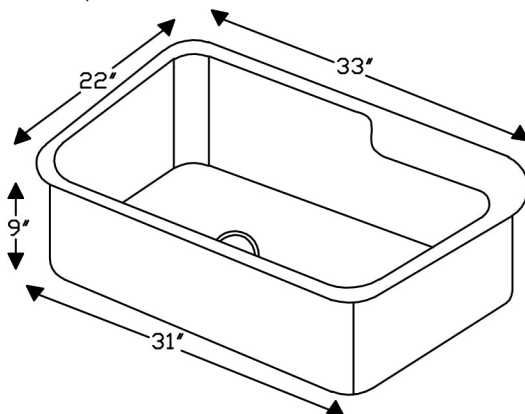

PACKAGE INCLUDES THE FOLLOWING ITEMS:

- * 33" Hammered Copper Kitchen Single Basin Sink w/ Space for Faucet Mounting / ORB Finish (Model# KSFDB33229)
- * 3.5" Garbage Disposal Drain w/ Basket / ORB Finish (Model# D-130ORB)
- * Oil Rubbed Bronze Installation Silicone (Model# C900-ORB)
- * Copper Sink Wax (Model# W900-WAX)

* ORB: Oil Rubbed Bronze

SINK DETAILS (Model# KSFDB33229)

- * 33" Hammered Copper Kitchen Single Basin Sink w/ Space for Faucet Mounting
- * Color: Oil Rubbed Bronze
- * Outer Dimension: 33" x 22" x 9"
- * Inner Dimension: 31" x 20" x 9"
- * Drain Size: 3.5" Standard
- * Material Gauge: 14

PACKAGE INCLUDES THE FOLLOWING ITEMS:

- * 33" Hammered Copper Kitchen Single Basin Sink w/ Space for Faucet Mounting/ ORB Finish (Model# KSFDB33229)
- * 3.5" Garbage Disposal Drain w/ Basket / ORB Finish (Model# D-130ORB)
- * Oil Rubbed Bronze Installation Silicone (Model# C900-ORB)
- * Copper Sink Wax (Model# W900-WAX)

* ORB: Oil Rubbed Bronze

DRAIN #1 DETAILS (Model# D-130ORB)

- * 3.5" Deluxe Garbage Disposal Drain w/ Basket
- * Color: Oil Rubbed Bronze
- * Inner Dimension: 3.5"
- * Outer Dimension: 4.5" x 2"
- * Installation Type: Insinkerator Brand Compatible
- * Material: Brass