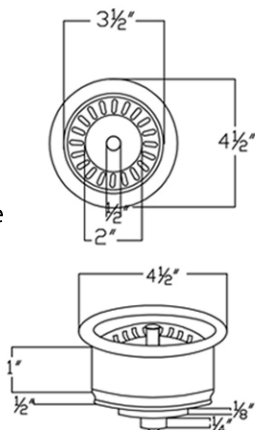

PACKAGE INCLUDES THE FOLLOWING ITEMS:

- * 33" Hammered Copper Kitchen Single Basin Sink w/ Space for Faucet Mounting / ORB Finish (Model# KSFDB33229)
- * 3.5" Garbage Disposal Drain w/ Basket / ORB Finish (Model# D-130ORB)
- * Oil Rubbed Bronze Installation Silicone (Model# C900-ORB)
- * Copper Sink Wax (Model# W900-WAX)

* ORB: Oil Rubbed Bronze

SINK DETAILS (Model# KSFDB33229)

- * 33" Hammered Copper Kitchen Single Basin Sink w/ Space for Faucet Mounting
- * Color: Oil Rubbed Bronze
- * Outer Dimension: 33" x 22" x 9"
- * Inner Dimension: 31" x 20" x 9"
- * Drain Size: 3.5" Standard
- * Material Gauge: 14

PACKAGE INCLUDES THE FOLLOWING ITEMS:

- * 33" Hammered Copper Kitchen Single Basin Sink w/ Space for Faucet Mounting/ ORB Finish (Model# KSFDB33229)
- * 3.5" Garbage Disposal Drain w/ Basket / ORB Finish (Model# D-130ORB)
- * Oil Rubbed Bronze Installation Silicone (Model# C900-ORB)
- * Copper Sink Wax (Model# W900-WAX)

* ORB: Oil Rubbed Bronze

DRAIN #1 DETAILS (Model# D-130ORB)

- * 3.5" Deluxe Garbage Disposal Drain w/ Basket
- * Color: Oil Rubbed Bronze
- * Inner Dimension: 3.5"
- * Outer Dimension: 4.5" x 2"
- * Installation Type: Insinkerator Brand Compatible
- * Material: Brass