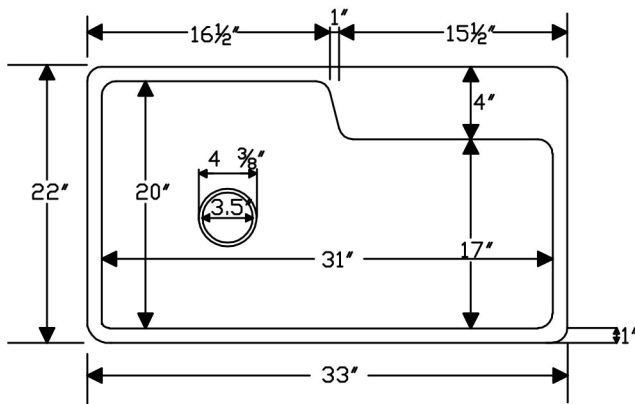

PACKAGE INCLUDES THE FOLLOWING ITEMS:

- * 33" Hammered Copper Kitchen Single Basin Sink w/ Space for Faucet Mounting / ORB Finish (Model# KSFDB33229)
- * 3.5" Garbage Disposal Drain w/ Basket / ORB Finish (Model# D-130ORB)
- * Oil Rubbed Bronze Installation Silicone (Model# C900-ORB)
- * Copper Sink Wax (Model# W900-WAX)

* ORB: Oil Rubbed Bronze

SINK DETAILS (Model# KSFDB33229)

- * 33" Hammered Copper Kitchen Single Basin Sink w/ Space for Faucet Mounting
- * Color: Oil Rubbed Bronze
- * Outer Dimension: 33" x 22" x 9"
- * Inner Dimension: 31" x 20" x 9"
- * Drain Size: 3.5" Standard
- * Material Gauge: 14

* ORB: Oil Rubbed Bronze

DRAIN #1 DETAILS (Model# D-130ORB)

- * 3.5" Deluxe Garbage Disposal Drain w/ Basket
- * Color: Oil Rubbed Bronze
- * Inner Dimension: 3.5"
- * Outer Dimension: 4.5" x 2"
- * Installation Type: Insinkerator Brand Compatible
- * Material: Brass

SILICONE DETAILS (Model# C900-ORB)

- * Neutral Cure Installation Silicone
- * Size: 4.5 OZ
- * Matches a Variety of Different Styled Sinks and Drains

COPPER SINK WAX DETAILS (Model# W900-WAX)

- * Copper Sink Wax & Cleaner
- * Made from Natural Bee's Wax
- * No Wax Build Up Ever!
- * Hard Water Protection
- * Works great on a variety of different surfaces: